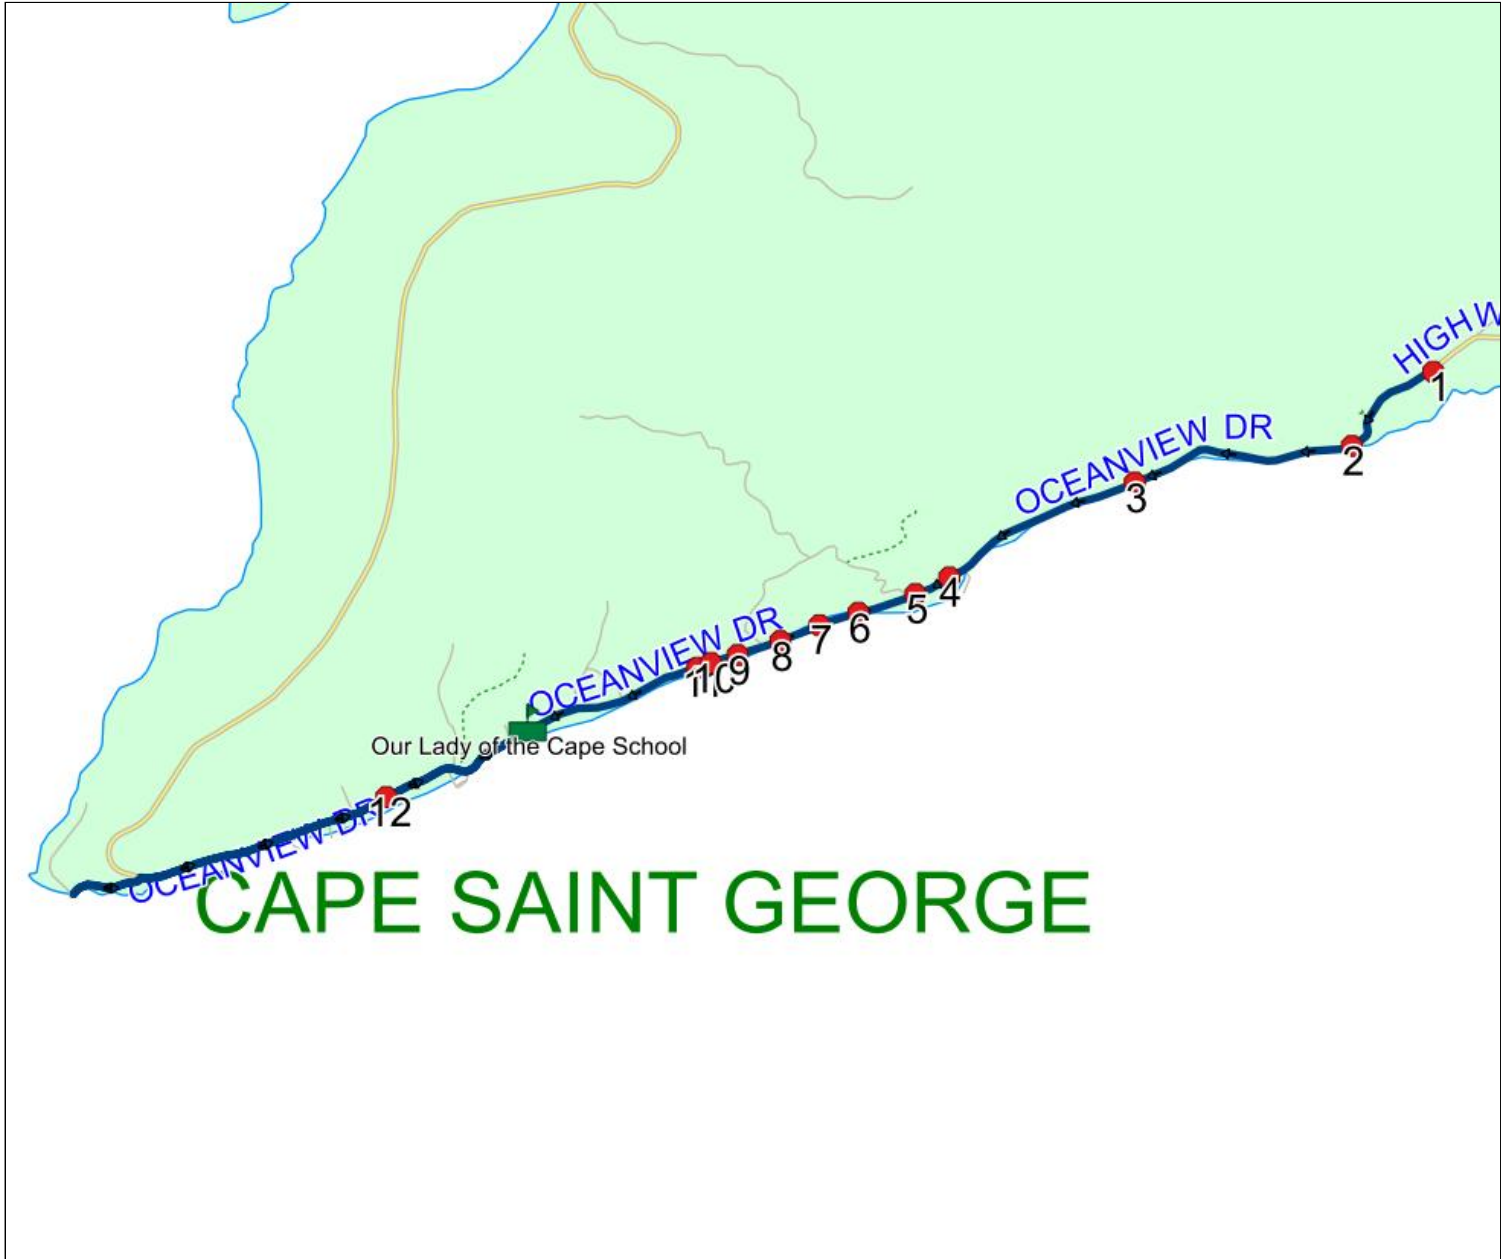

Route: 18-070-1

Route: 18-070-1
Driver:
Description:
Schools: Our Lady of the Cape School (096)

Operator: Buckle's Busing
Vehicle: 18-070-1

Run: 18-070-1 AM **Description:**
Stops: 13 **Start Time:** 8:01 AM **End Time:** 8:31 AM (31 min)
Schools: Our Lady of the Cape School (096)
Eff: 2018-09-01 **Ret:** 2023-06-30

Route: 18-070-1

Route: 18-070-1

Run: 18-070-1 PM

Description:

Stops: 13

Start Time: 2:58 PM

End Time: 3:31 PM (32 min)

Schools: Our Lady of the Cape School (096)

Eff: 2018-09-01

Ret: 2023-06-30

#	Arrival	Departure	Description
1	2:59 PM	3:00 PM	Our Lady of the Cape School Driveway
2	3:02 PM	3:03 PM	1041 OCEANVIEW DR
3	3:16 PM	3:17 PM	683 OCEANVIEW DR
4	3:17 PM		659 OCEANVIEW DR
5	3:18 PM		613 OCEANVIEW DR
6	3:19 PM	3:20 PM	558 OCEANVIEW DR
7	3:20 PM	3:21 PM	497 OCEANVIEW DR
8	3:21 PM	3:22 PM	449 OCEANVIEW DR
9	3:22 PM		381 OCEANVIEW DR
10	3:23 PM		347 OCEANVIEW DR
11	3:25 PM	3:26 PM	258 OCEANVIEW DR
12	3:29 PM		148 MAIN RD, SHEAVES COVE
13	3:30 PM	3:31 PM	327 MAIN RD, SHEAVES COVE

Route: 18-070-1