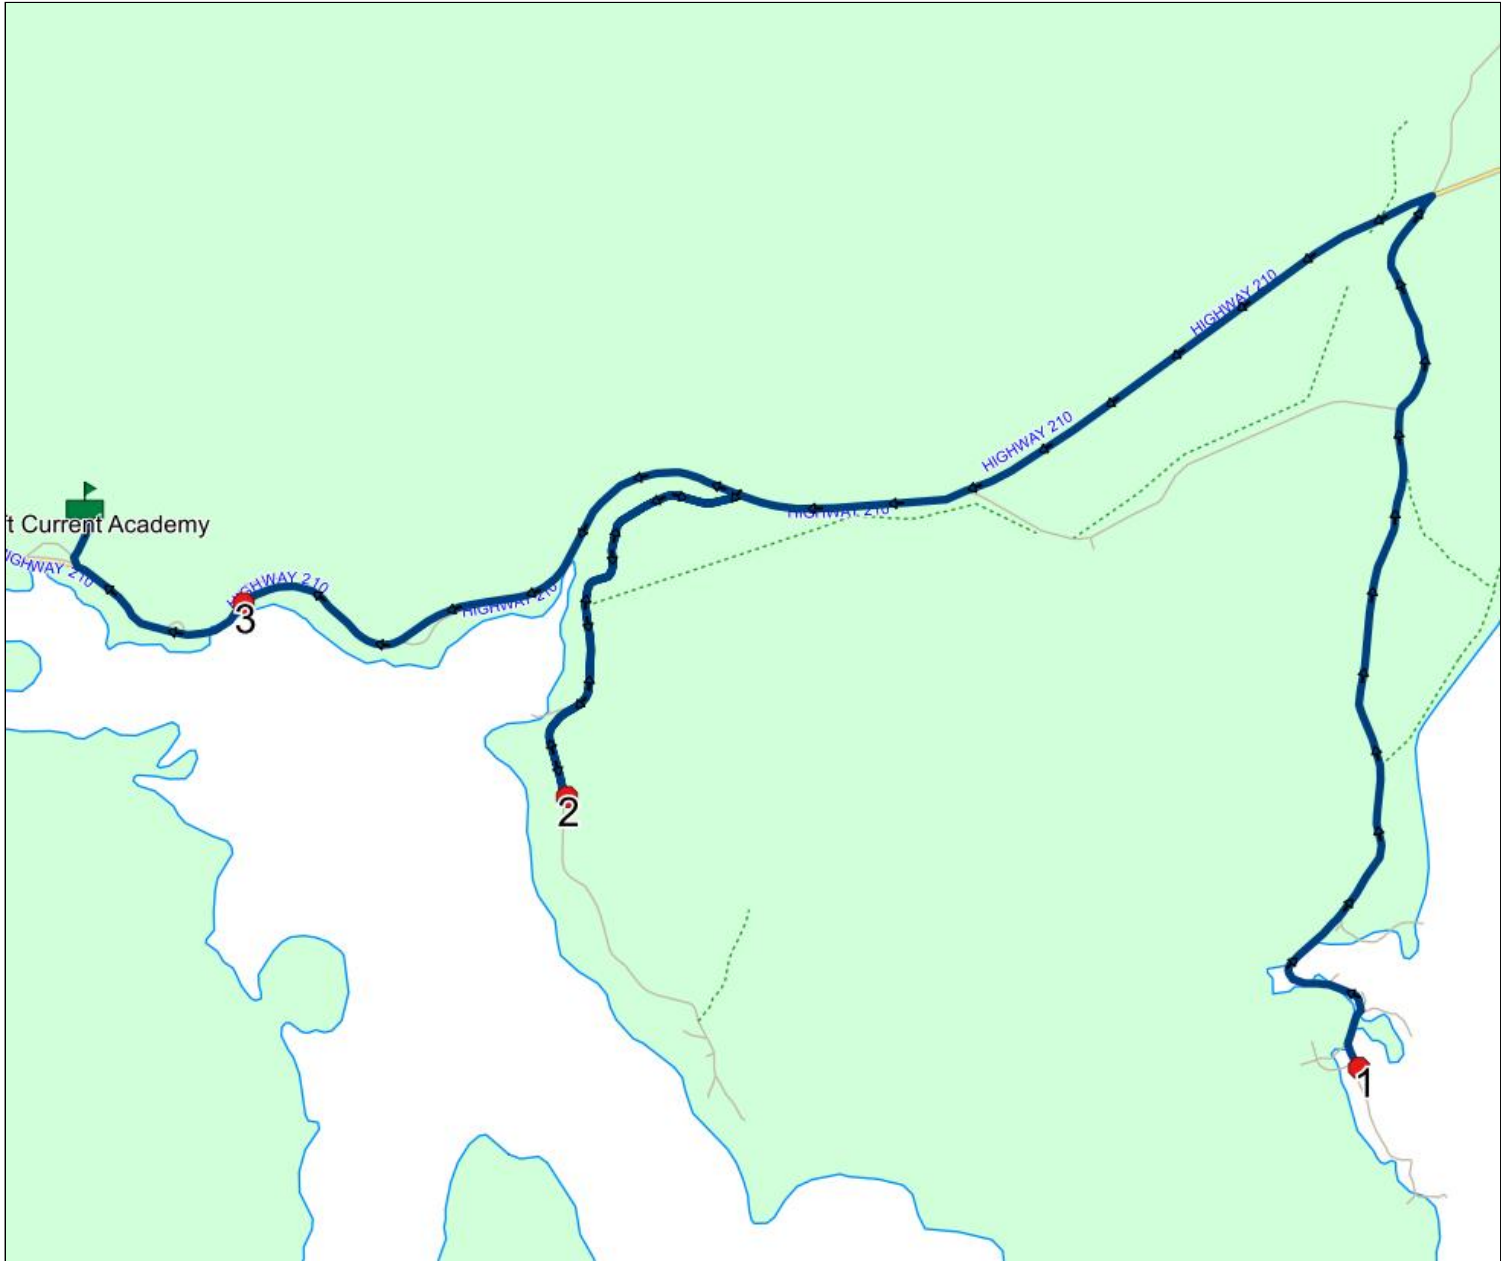

Route: 15-062-1

Route: 15-062-1
Driver:
Description:
Schools: Swift Current Academy (246)

Operator: T2 Ventures
Vehicle: 15-062-1

Run: 15-062-1 AM **Description:**
Stops: 4 **Start Time:** 7:56 AM **End Time:** 8:31 AM (35 min)
Schools: Swift Current Academy (246)

#	Arrival	Departure	Description
1		7:56 AM	NORTH HARBOUR
2	8:17 AM	8:18 AM	
3	8:27 AM	8:28 AM	HIGHWAY 210
4	8:30 AM	8:31 AM	Swift Current Academy Driveway

Route: 15-062-1

Route: 15-062-1

Run: 15-062-1 PM

Description:

Stops: 4

Start Time: 2:55 PM

End Time: 3:45 PM (50 min)

Schools: Swift Current Academy (246)

#	Arrival	Departure	Description
1	2:55 PM	3:10 PM	Swift Current Academy Driveway
2	3:13 PM	3:14 PM	HIGHWAY 210
3	3:23 PM		
4	3:45 PM		NORTH HARBOUR

Route: 15-062-1