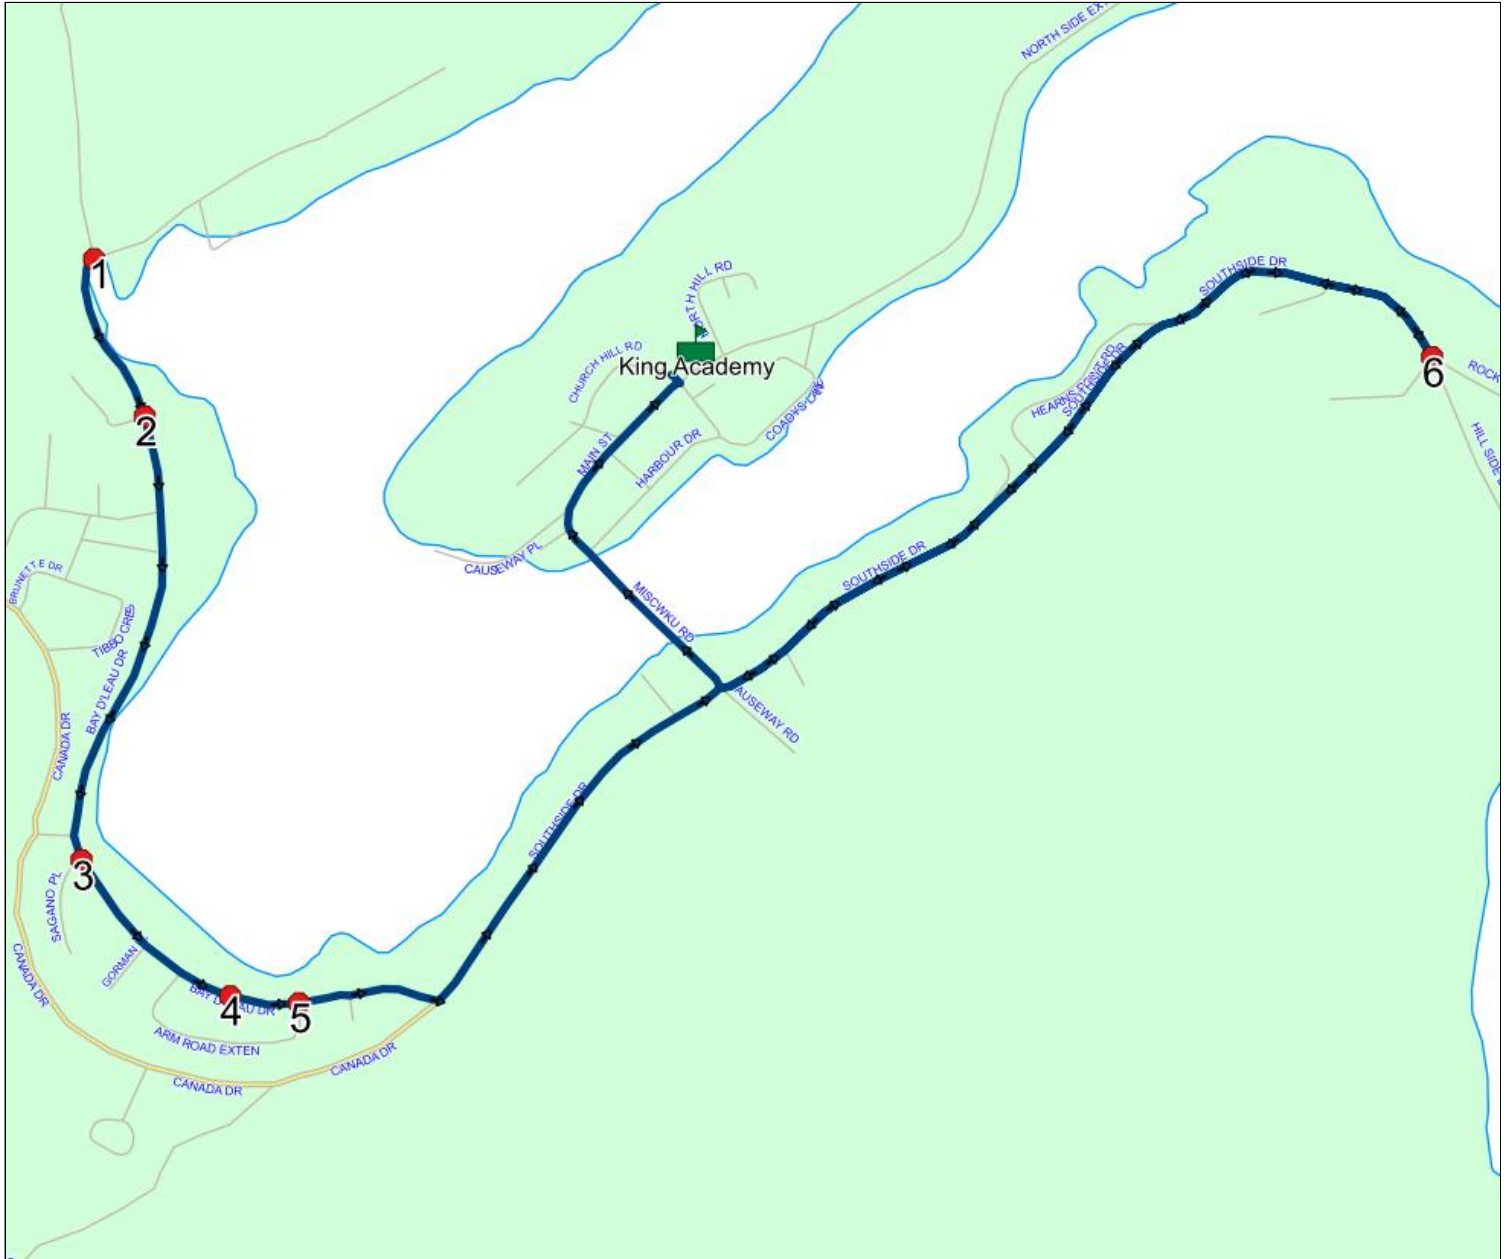

Route: 18-065-1

Run: 18-065-1B AM

Description:

Schools: King Academy (149)

Stops: 7

Start Time: 8:25 AM

End Time: 8:42 AM (17 min)

Eff: 2018-09-01

Route: 18-065-1

Route: 18-065-1

Run: 18-065-1B PM

Description:

Schools: King Academy (149)

Stops: 10

Start Time: 2:57 PM

End Time: 3:16 PM (19 min)

Eff: 2018-09-01

Ret: 2023-06-30

#	Arrival	Departure	Description
1	2:57 PM	3:00 PM	King Academy Driveway
2	3:03 PM		SOUTHSIDE DR & MARION HALL HILL
3	3:04 PM	3:05 PM	MAGISTRATE HILL RD
4	3:08 PM	3:09 PM	BRIDGE HILL PATH
5	3:09 PM	3:10 PM	BAY D'LEAU DR & GORMAN PL
6	3:10 PM	3:11 PM	BAY D'LEAU DR & SAGANO PL
7	3:12 PM	3:13 PM	BAY D'LEAU DR & OLD FARM RD
8	3:13 PM	3:14 PM	BAY D'LEAU DR & CONNAIGRE RD
9	3:14 PM	3:15 PM	BAY D'LEAU DR & BAY VIEW RD
10	3:15 PM	3:16 PM	SPENCERS BROOK RD & WITCH HAZEL HILL

Route: 18-065-1