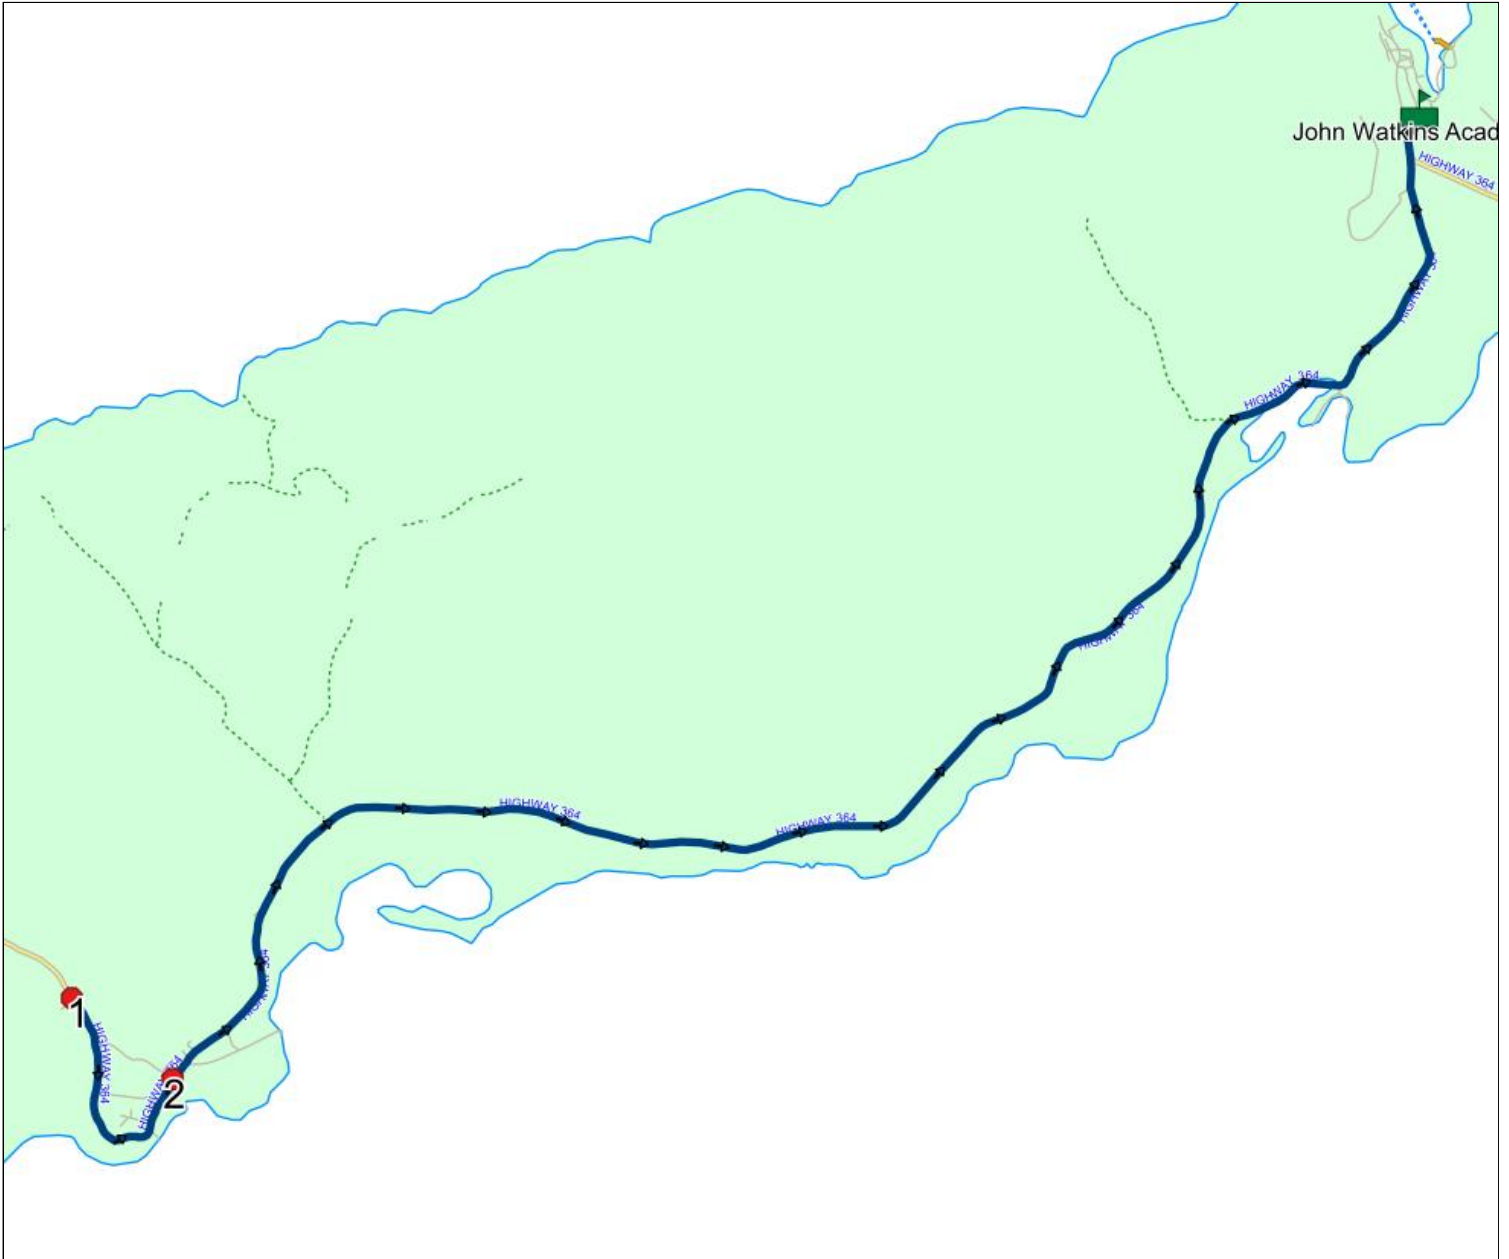

Route: 16-027-1

Route: 16-027-1

Driver:

Description:

Schools: John Watkins Academy (151)

Operator: Buckles Enterprises Ltd.

Vehicle: 16-027-1

Run: 16-027-1 AM

Description:

Stops: 3

Start Time: 8:10 AM

End Time: 8:31 AM (21 min)

Schools: John Watkins Academy (151)

#	Arrival	Departure	Description
1		8:10 AM	HIGHWAY 364 & HIGHWAY 364
2	8:13 AM	8:14 AM	HIGHWAY 364 & HIGHWAY 364
3	8:30 AM	8:31 AM	John Watkins Academy Driveway

Route: 16-027-1

Route: 16-027-1

Run: 16-027-1 PM

Description:

Stops: 3

Start Time: 3:04 PM

End Time: 3:25 PM (21 min)

Schools: John Watkins Academy (151)

#	Arrival	Departure	Description
1	3:04 PM	3:05 PM	John Watkins Academy Driveway
2	3:21 PM	3:22 PM	HIGHWAY 364 & HIGHWAY 364
3	3:25 PM		HIGHWAY 364 & HIGHWAY 364

Route: 16-027-1