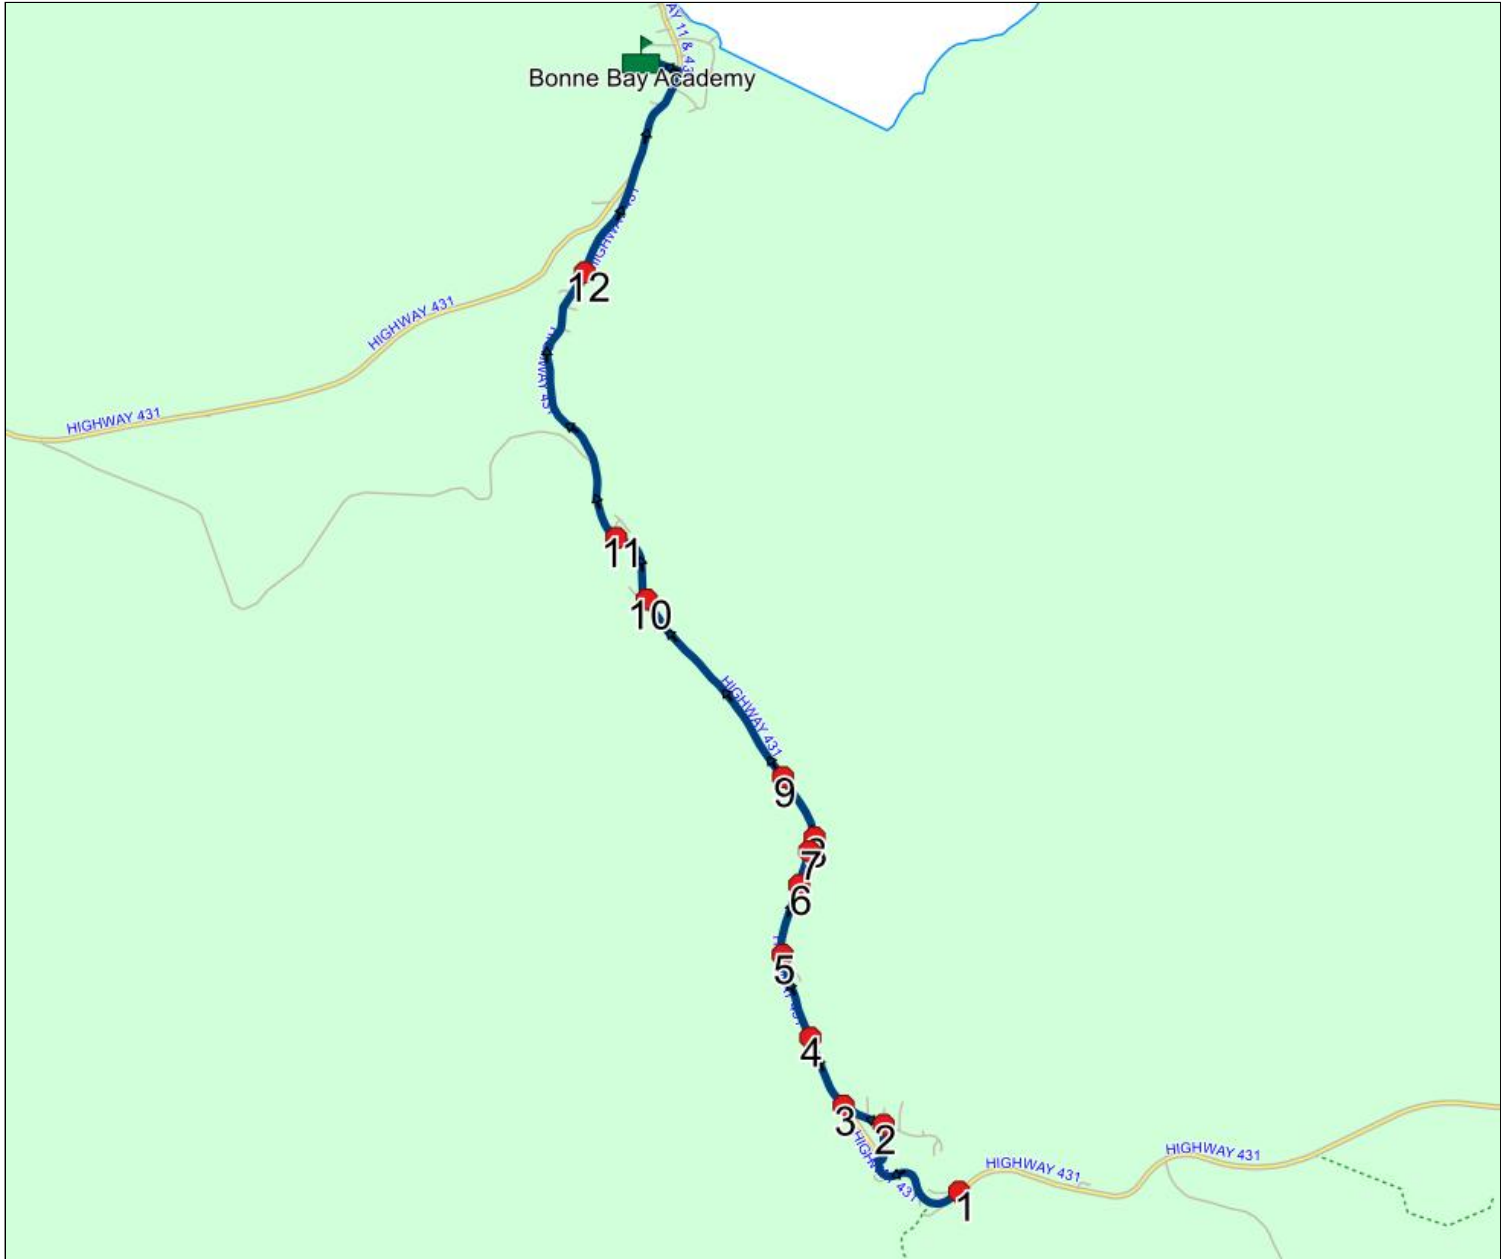

Route: 19-049-1

## Route: 19-049-1

**Run:** 19-049-1 PM

**Description:**

**Stops:** 13

**Start Time:** 3:09 PM

**End Time:** 3:28 PM (20 min)

**Schools:** Bonne Bay Academy (393)

**Eff:** 2019-09-01

**Ret:** 2024-06-30

#	Arrival	Departure	Description
1	3:09 PM	3:10 PM	Bonne Bay Academy Driveway
2	3:13 PM		96 HIGHWAY 431
3	3:15 PM	3:16 PM	HIGHWAY 431 & HIGHWAY 431
4	3:17 PM		209 HIGHWAY 431
5	3:19 PM		91 HIGHWAY 431
6	3:20 PM		55 HIGHWAY 431
7	3:20 PM		Birchy Head
8	3:21 PM	3:22 PM	31 HIGHWAY 431
9	3:22 PM	3:23 PM	9 HIGHWAY 431
10	3:23 PM		Glenburnie-Birchy Head-Shoal Brook
11	3:24 PM	3:25 PM	HIGHWAY 431 & GLENBURNIE RD
12	3:25 PM	3:26 PM	GLENBURNIE RD & MCKENZIES LANE
13	3:28 PM		HIGHWAY 431 & HIGHWAY 431

### Route: 19-049-1