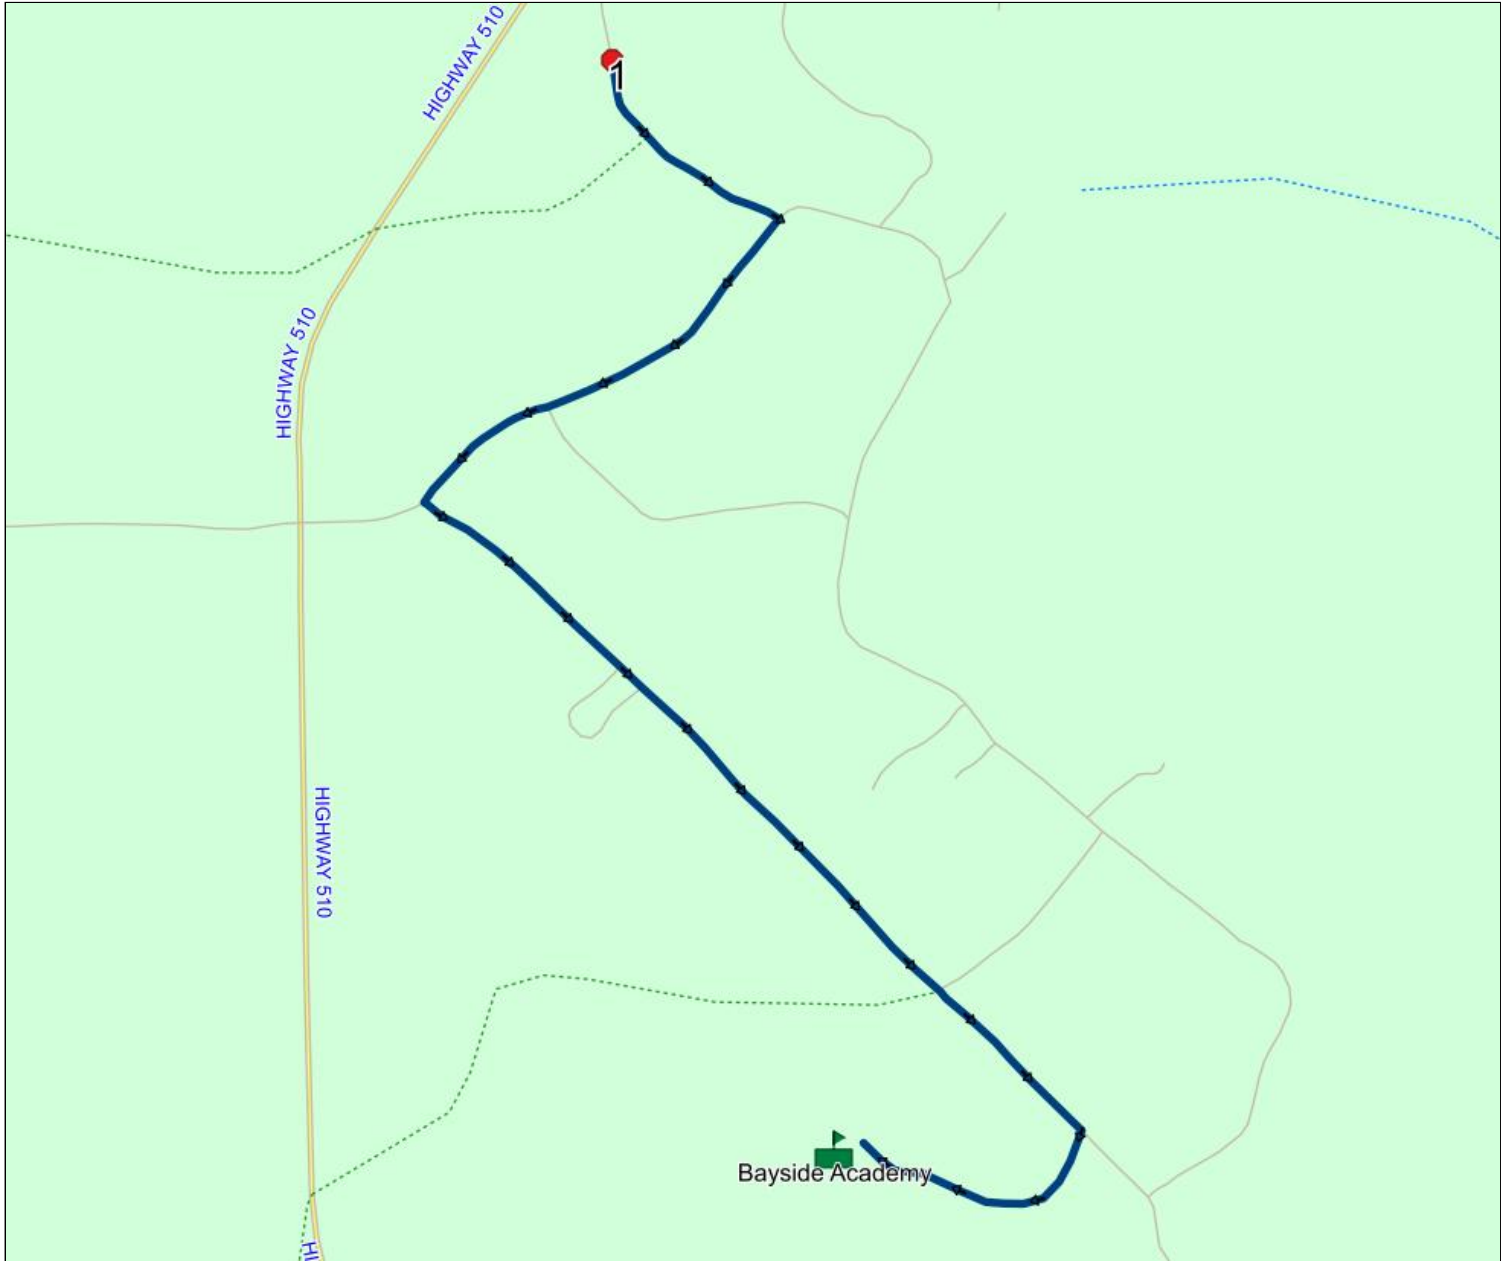

Route: 15-071-1

Route: 15-071-1
Driver:
Description:
Schools: Bayside Academy (046)

Operator: Cyril Campbell
Vehicle: 15-071-1

Run: 15-071-1 AM **Description:**
Schools: Bayside Academy (046) **Stops:** 2 **Start Time:** 8:15 AM **End Time:** 8:21 AM (6 min)

#	Arrival	Departure	Description
1	8:14 AM	8:15 AM	
2	8:20 AM	8:21 AM	Bayside Academy Driveway

Route: 15-071-1

Route: 15-071-1

Run: 15-071-1 PM

Description:

Schools: Bayside Academy (046) Stops: 2

Start Time: 3:05 PM

End Time: 3:11 PM (6 min)

#	Arrival	Departure	Description
1	3:04 PM	3:05 PM	Bayside Academy Driveway
2	3:10 PM	3:11 PM	

Route: 15-071-1