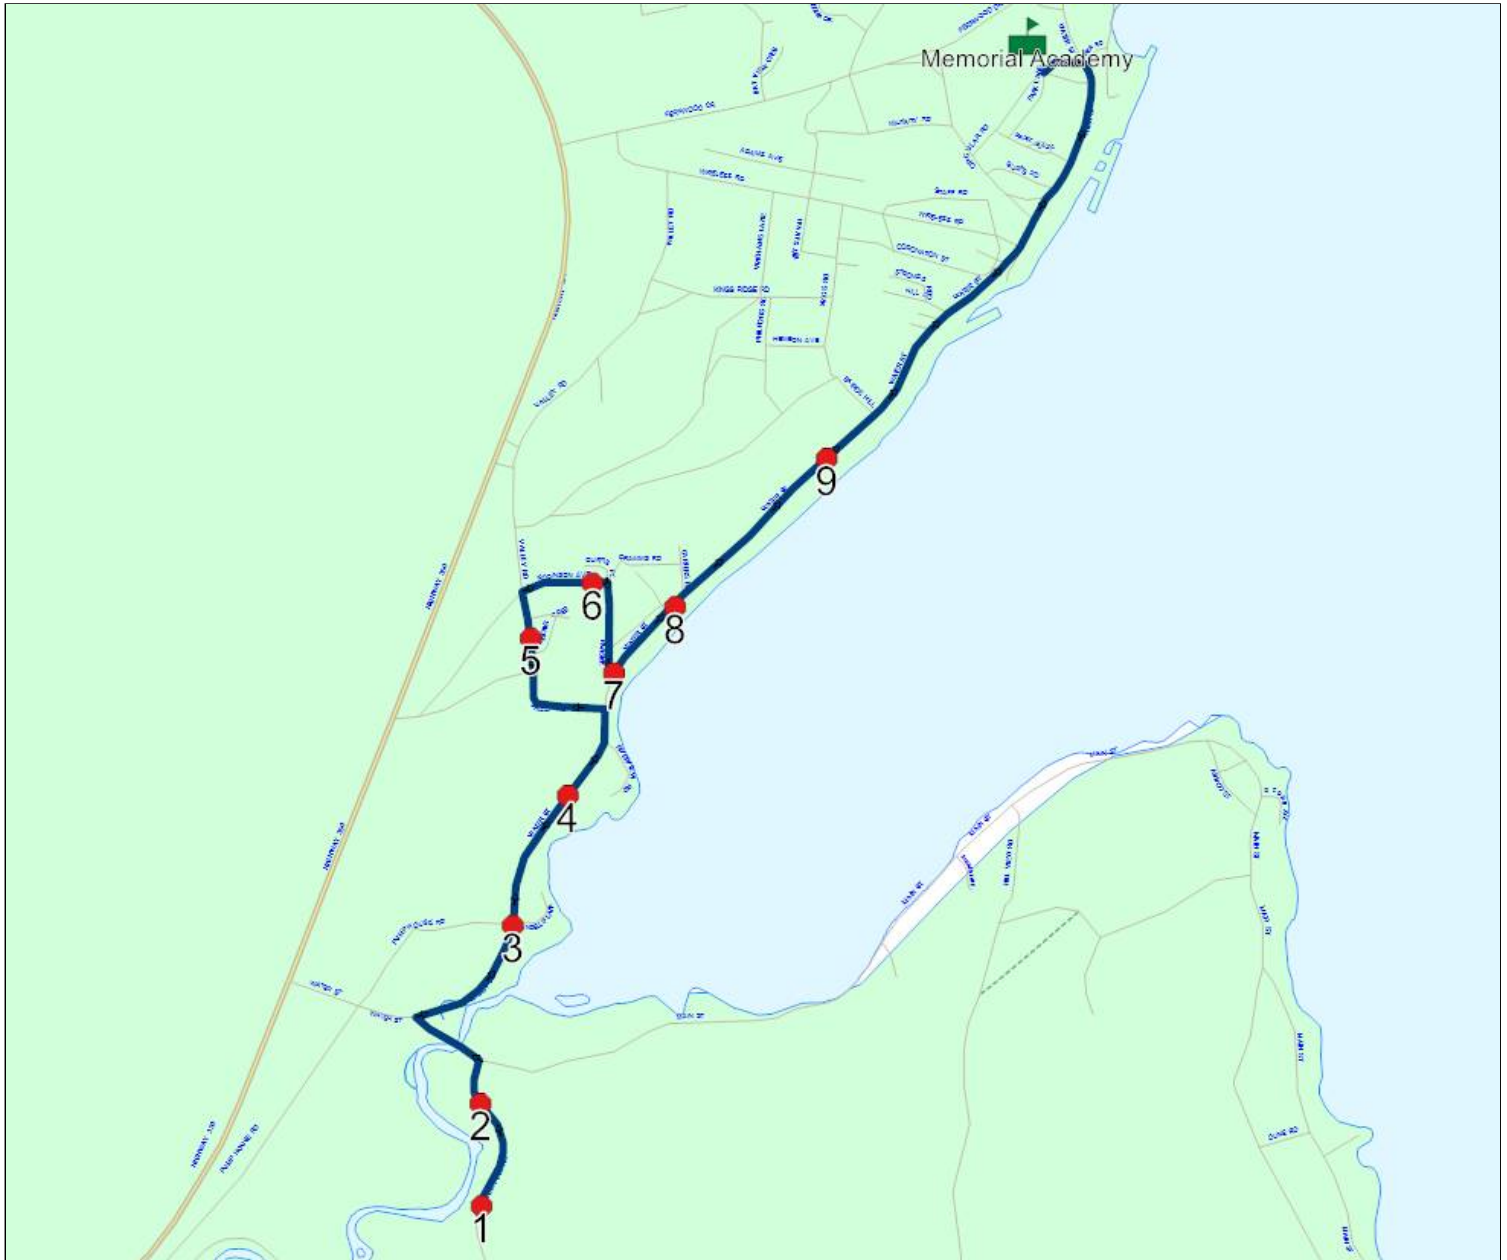

Route: LP 24 Run: MA 24

Total Active:	5.26 km	14 min
Total Deadhead:	0.00 m	0 min
Total Slack:		0 min