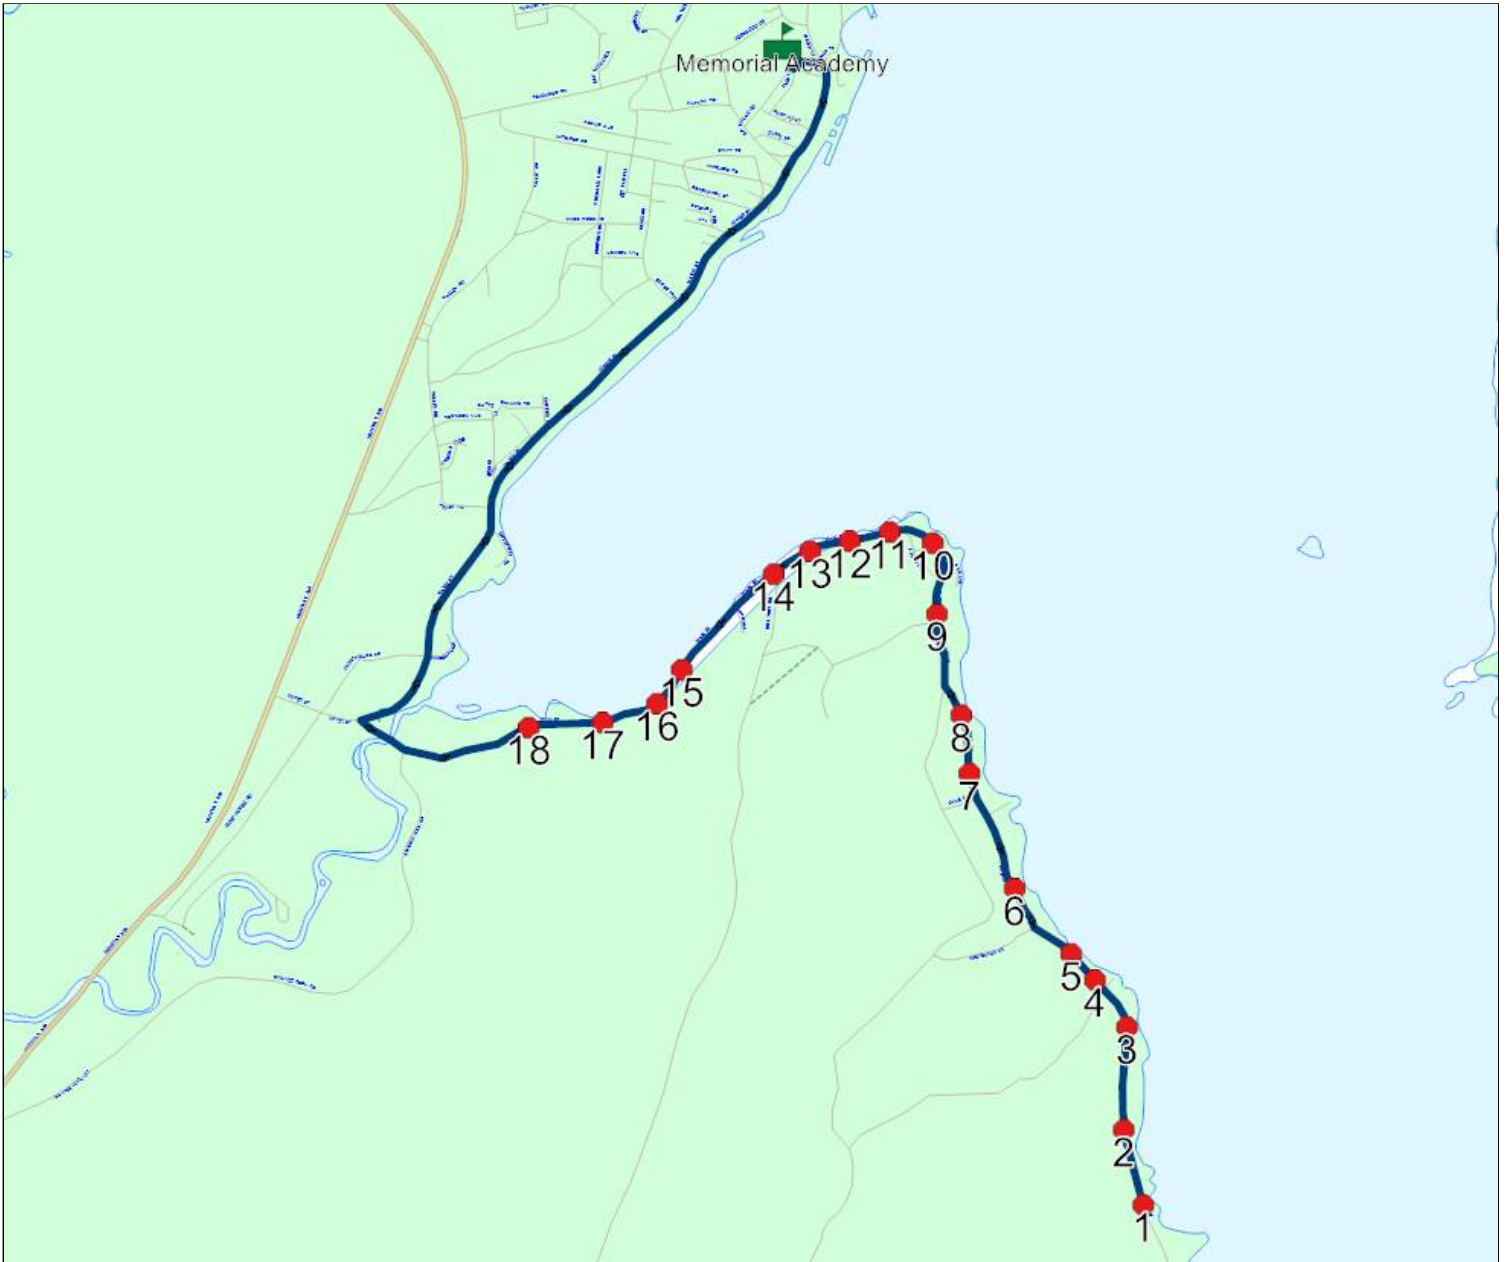

Route: LP 25 Run: MA 25

Total Active:	9.46 km	25 min
Total Deadhead:	0.00 m	0 min
Total Slack:		0 min