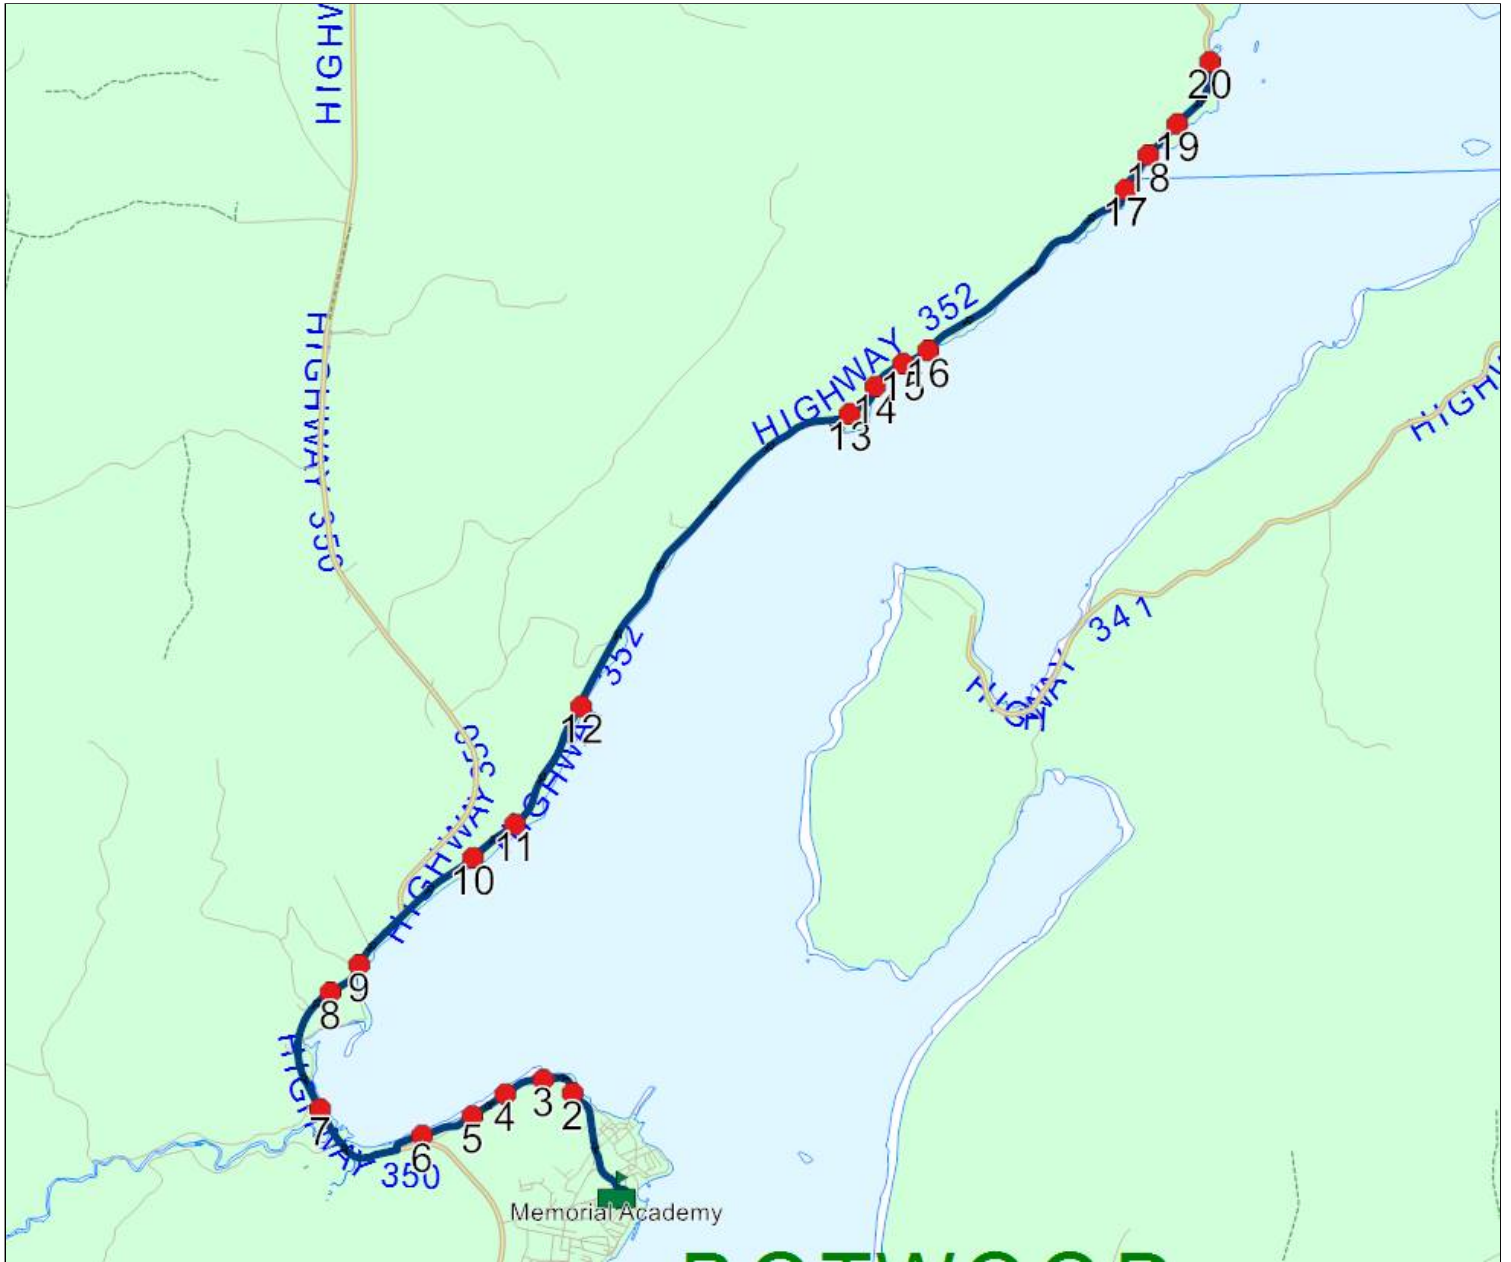

End Time: 8:25 AM (28 min)

Distance: 22.27 km

Schools: Memorial Academy

#	Arrival	Departure	Description
1		7:57 AM	150 Pt of Bay
2		7:57 AM	134 Pt. of Bay
3		7:58 AM	124 Pt of Bay
4		7:58 AM	111 Pt of Bay
5		8:01 AM	121 Phillips Head
6		8:02 AM	97 Phillips Head
7		8:02 AM	69 Phillips Head
8		8:03 AM	55 Phillips Head
9		8:08 AM	410 Northern Arm
10		8:09 AM	269 Northern Arm
11		8:10 AM	265 Northern Arm
12		8:12 AM	Roxannes Varity
13		8:12 AM	HIGHWAY 350 & SUNSET DR
14		8:14 AM	33 Northern Arm
15		8:16 AM	24 SACREYS RD
16		8:18 AM	202 COMMONWEALTH DR
17		8:19 AM	180 COMMONWEALTH DR
18		8:20 AM	HOLLETT PL
19		8:21 AM	90 COMMONWEALTH DR
20	8:25 AM		Memorial Academy Driveway

Operator:
Vehicle:

Capacity: 0

Run: MA 27_PM **Description:**
Riders: 0 **Stops:** 20 **Start Time:** 2:35 PM **End Time:** 3:04 PM (29 min) **Distance:** 22.27 km
Schools: Memorial Academy

#	Arrival	Departure	Description
1		2:35 PM	Memorial Academy Driveway
2	2:40 PM		90 COMMONWEALTH DR
3	2:41 PM		HOLLETT PL
4	2:42 PM		180 COMMONWEALTH DR
5	2:43 PM		202 COMMONWEALTH DR
6	2:44 PM		24 SACREYS RD
7	2:46 PM		33 Northern Arm
8	2:48 PM		HIGHWAY 350 & SUNSET DR
9	2:48 PM		Roxannes Varity
10	2:50 PM		265 Northern Arm
11	2:51 PM		269 Northern Arm
12	2:52 PM		410 Northern Arm
13	2:58 PM		55 Phillips Head
14	2:58 PM		69 Phillips Head
15	2:59 PM		97 Phillips Head
16	2:59 PM		121 Phillips Head
17	3:02 PM		111 Pt of Bay
18	3:03 PM		124 Pt of Bay
19	3:03 PM		134 Pt. of Bay
20	3:04 PM		150 Pt of Bay

Total: 22.27 km 2:35 PM - 3:04 PM 29 min

Route: LP 27 Run: MA 27_PM

Total Active:	22.27 km	29 min
Total Deadhead:	0.00 m	0 min
Total Slack:		0 min