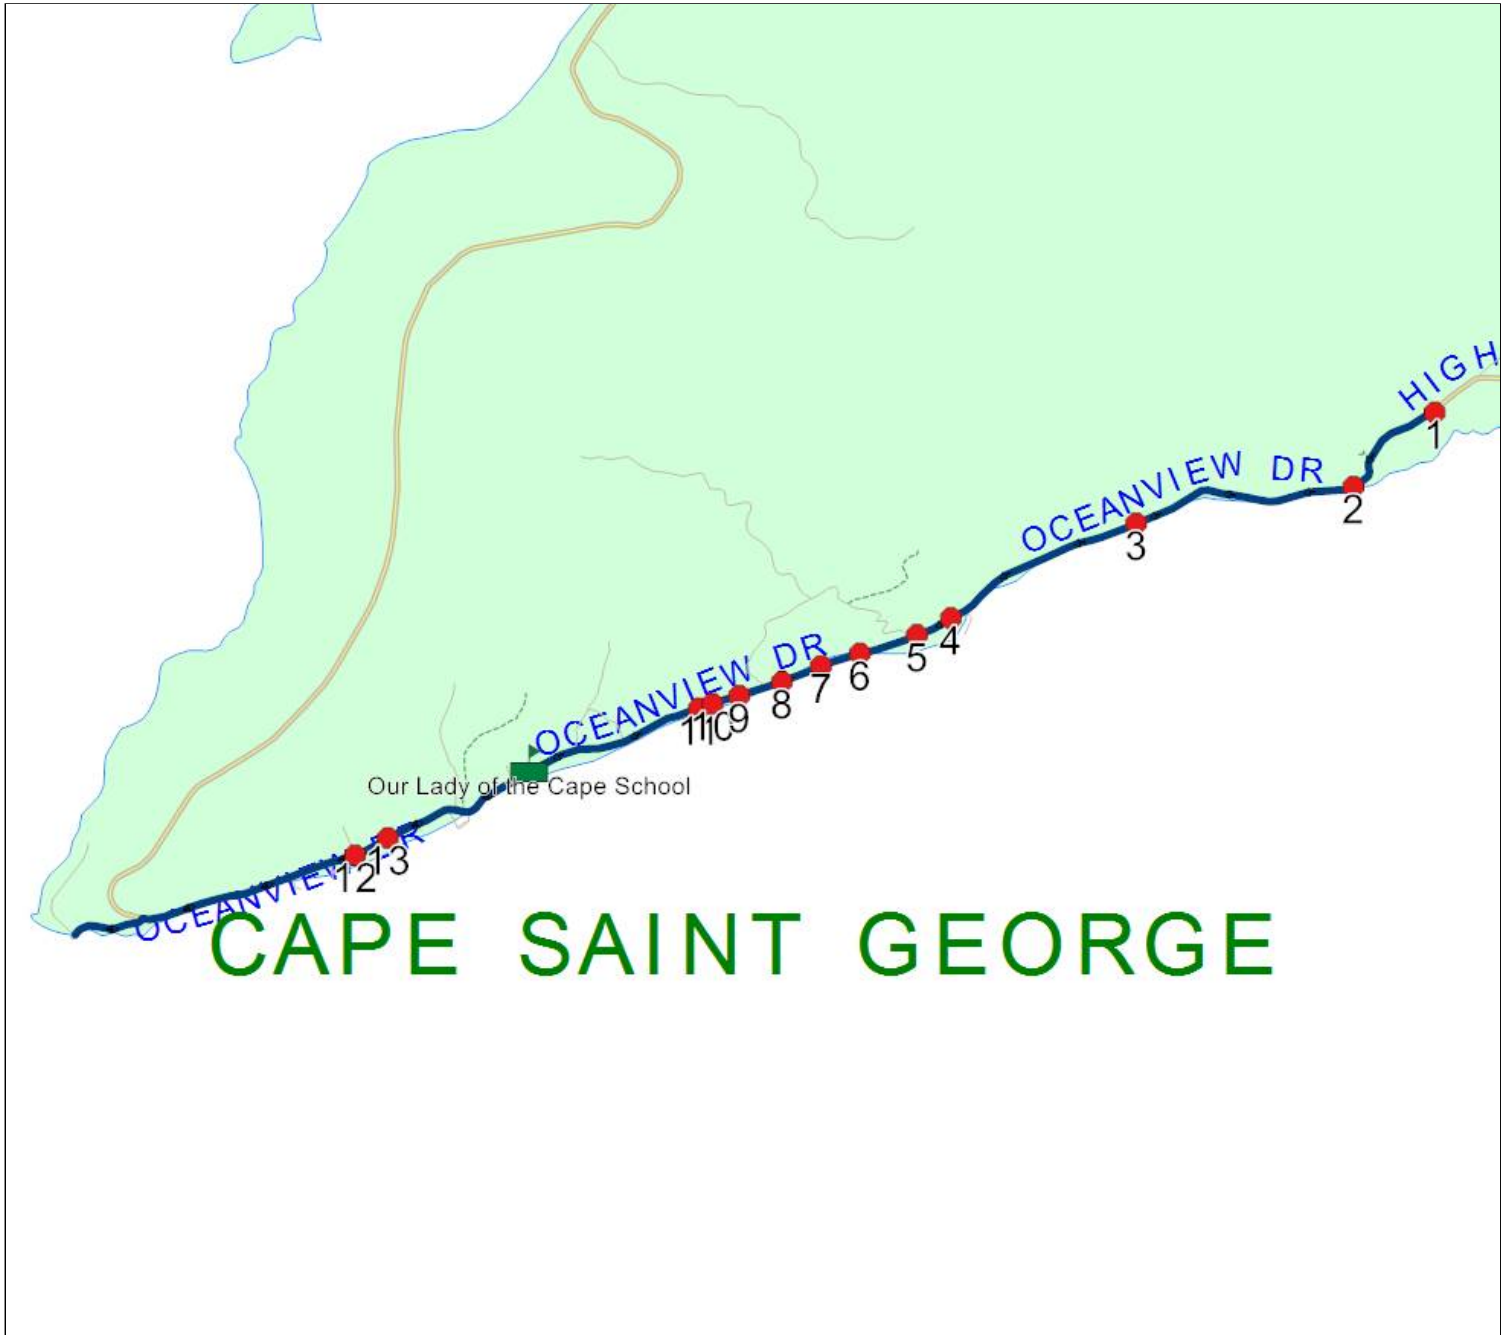

Route: 18-070-1 Run: 18-070-1 AM

Route: 18-070-1

Operator: Buckle's Busing
Vehicle: 18-070-1

Description:

Schools: Our Lady of the Cape School (096)

Run: 18-070-1 AM

Description:

Stops: 14

Start Time: 8:00 AM

End Time: 8:31 AM (31 min)

Schools: Our Lady of the Cape School

Eff: 2018-09-01

Ret: 2023-06-30

#	Arrival	Departure	Description
1		8:00 AM	327 MAIN RD, SHEAVES COVE
2		8:02 AM	148 MAIN RD, SHEAVES COVE
3		8:05 AM	258 OCEANVIEW DR
4		8:07 AM	347 OCEANVIEW DR
5		8:08 AM	381 OCEANVIEW DR
6	8:09 AM	8:10 AM	449 OCEANVIEW DR
7		8:10 AM	497 OCEANVIEW DR
8		8:11 AM	558 OCEANVIEW DR
9		8:12 AM	613 OCEANVIEW DR
10		8:13 AM	659 OCEANVIEW DR
11	8:13 AM	8:14 AM	683 OCEANVIEW DR
12		8:27 AM	OCEANVIEW DR & LAGATDUS LANE
13		8:28 AM	1041 OCEANVIEW DR
14	8:30 AM	8:31 AM	Our Lady of the Cape School Driveway

Total: 23.56 km 8:00 AM - 8:31 AM 31 min

Route: 18-070-1 Run: 18-070-1 AM