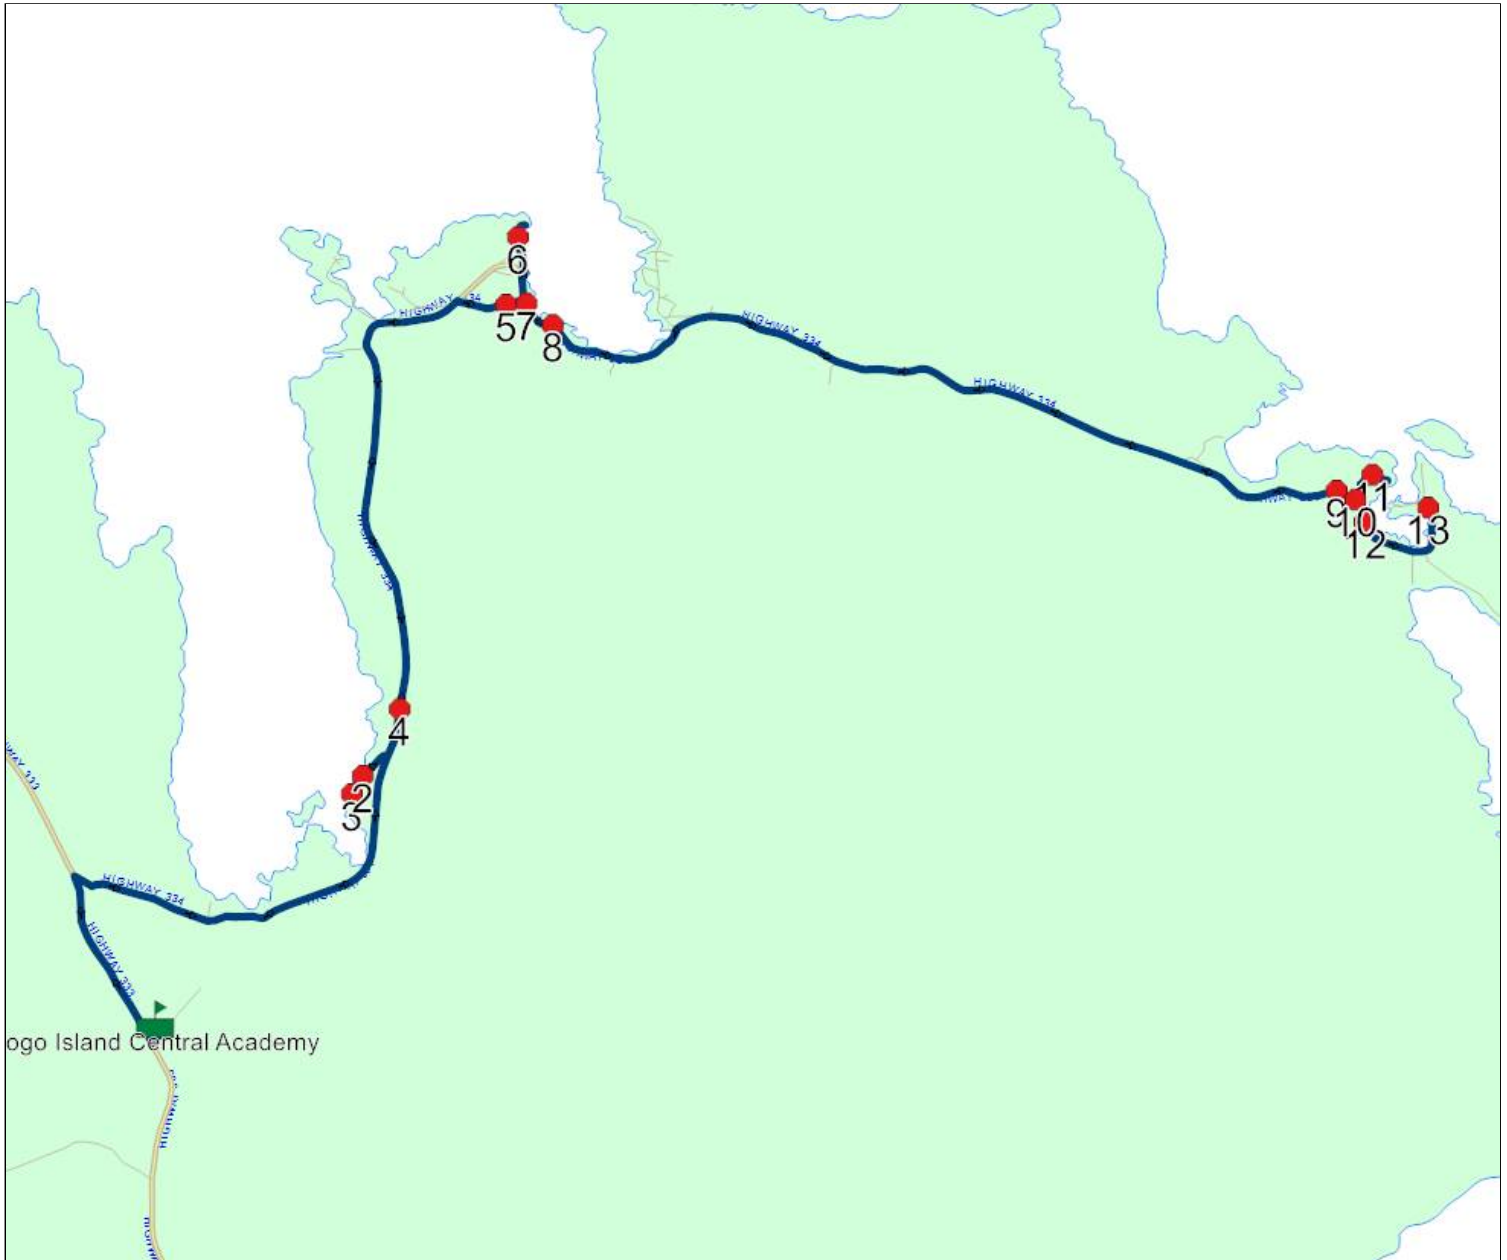

Route: FOGO - 3 Run: FICA - 3_PM

Total Active:	24.63 km	34 min
Total Deadhead:	0.00 m	0 min
Total Slack:		0 min