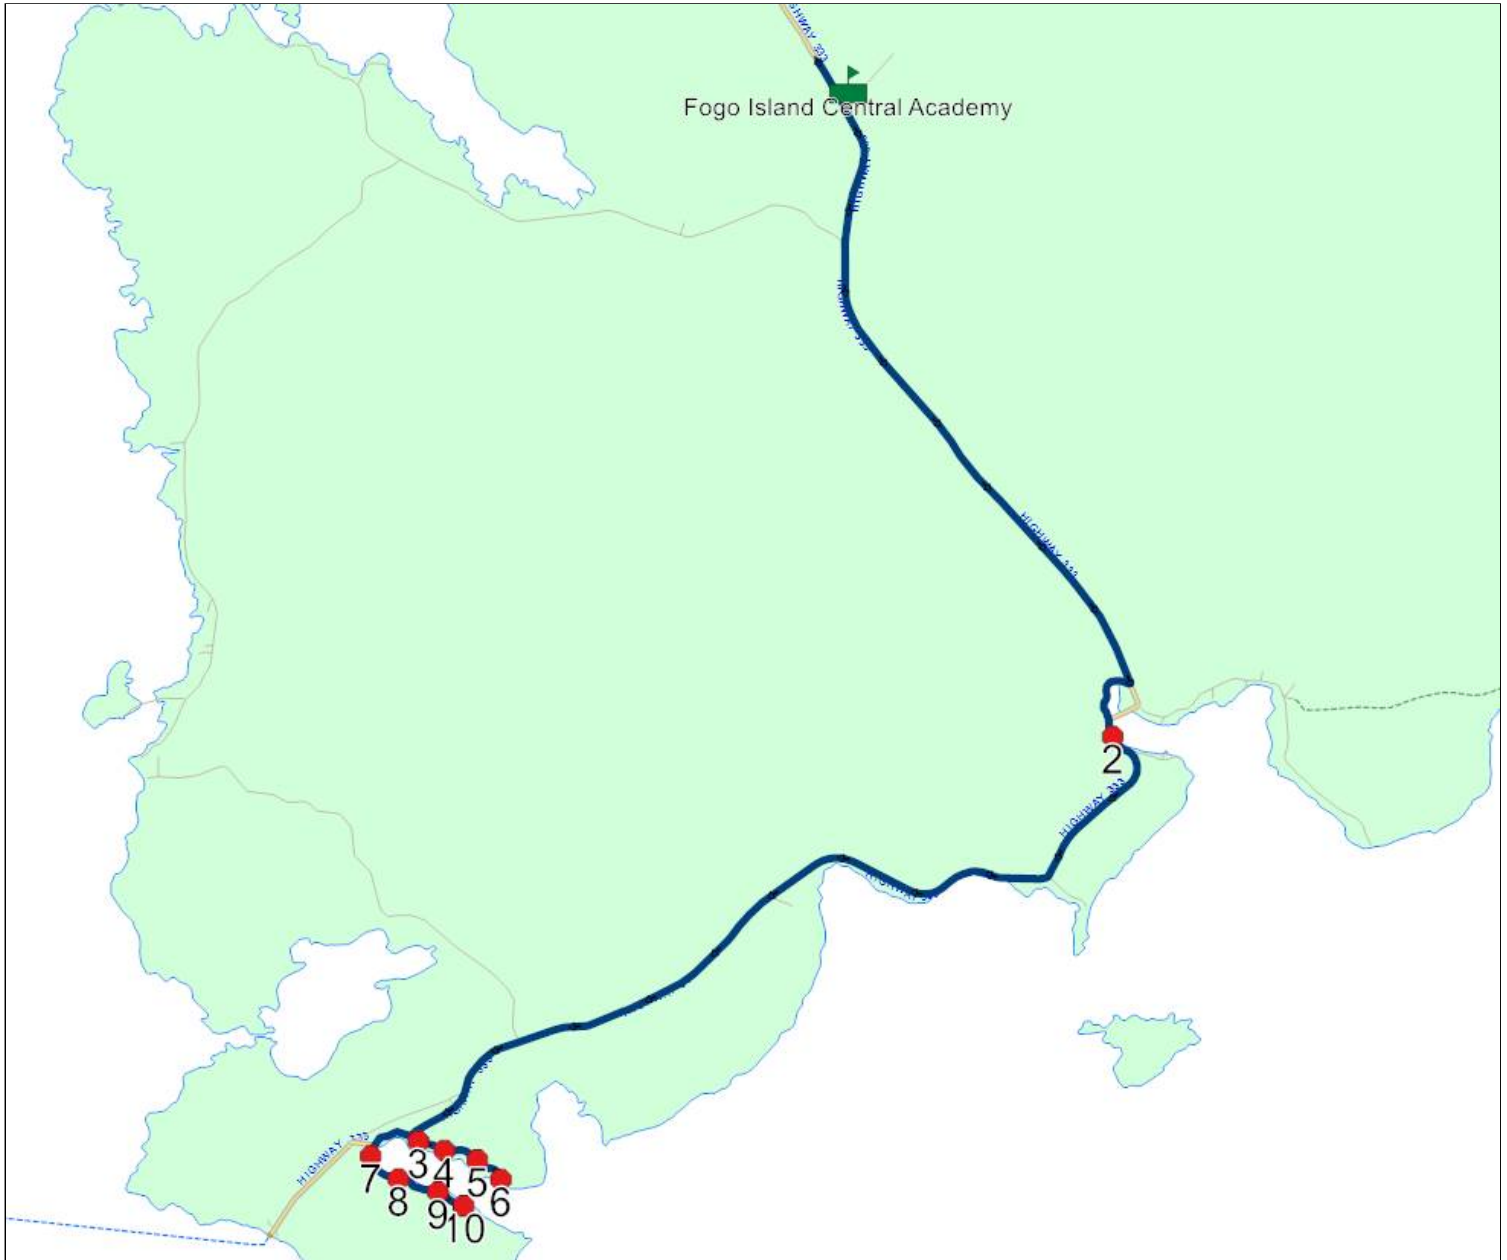

Route: FOGO - 4 Run: FICA - 4_PM

Total Active:	19.87 km	25 min
Total Deadhead:	0.00 m	0 min
Total Slack:		0 min