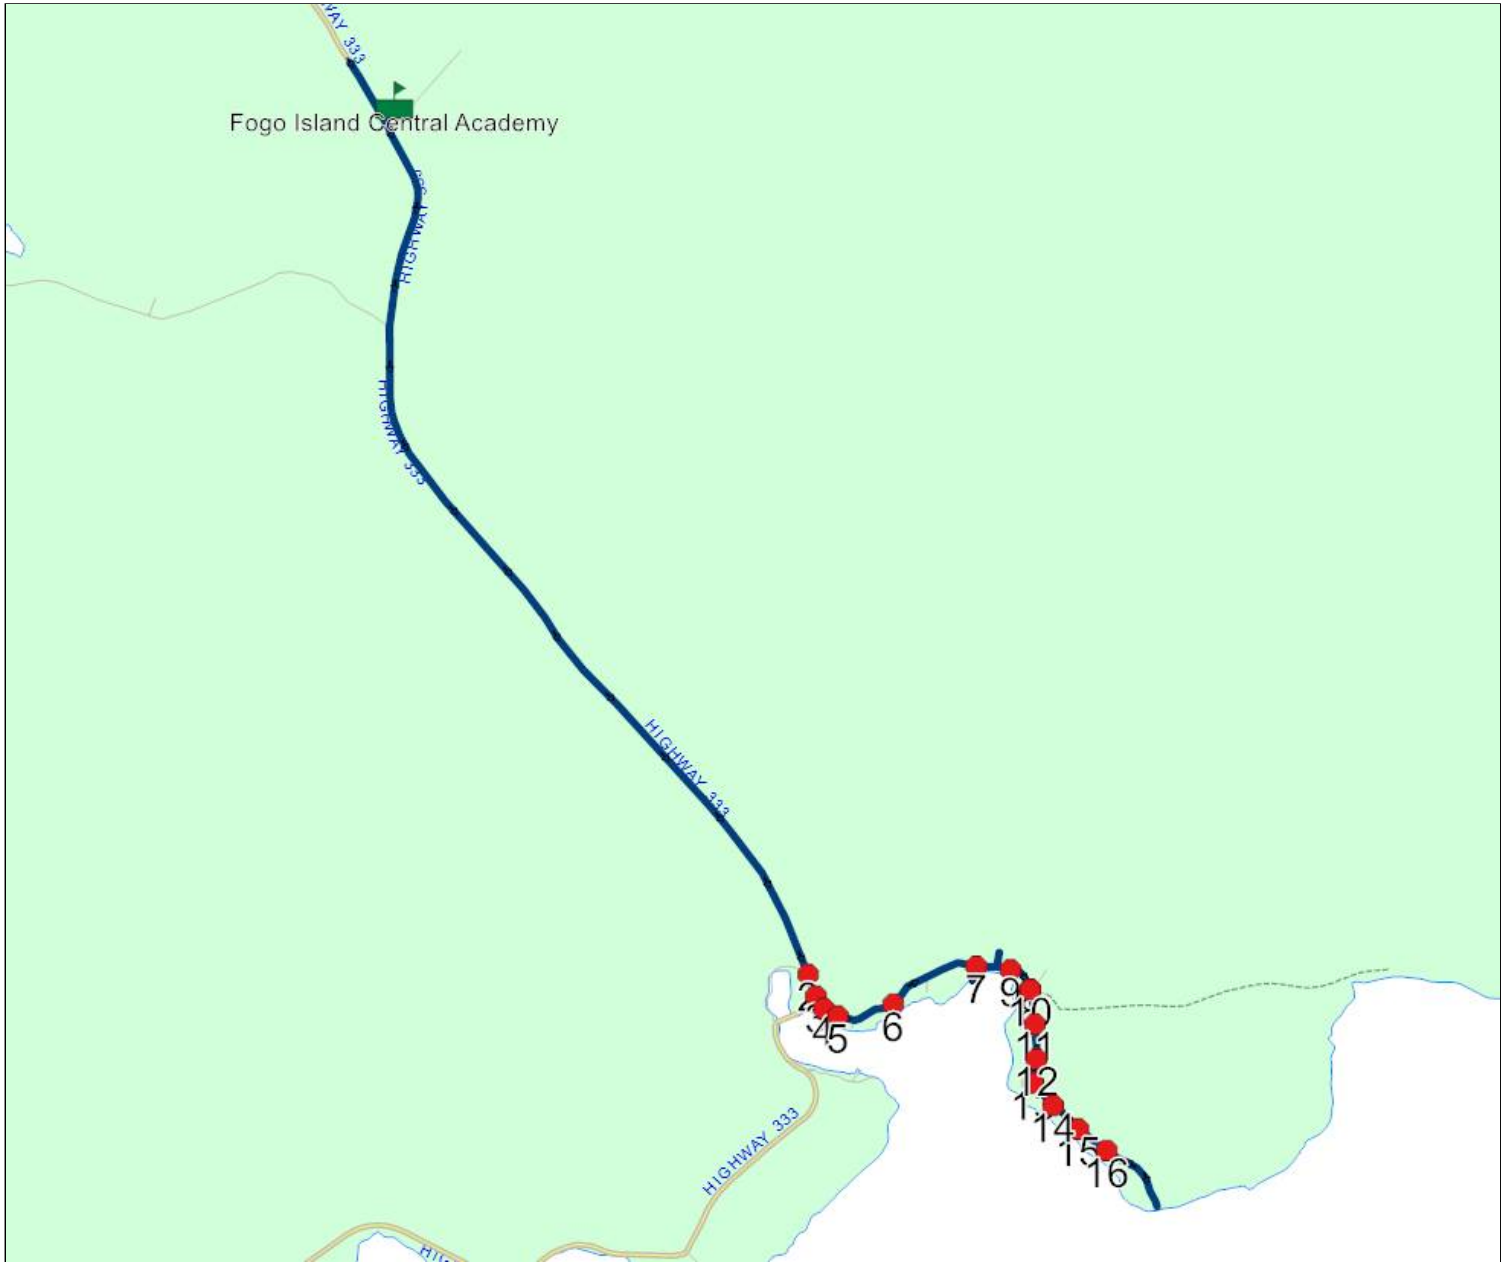

Route: FOGO - 1 Run: FICA - 1_PM

Total Active:	14.31 km	24 min
Total Deadhead:	0.00 m	0 min
Total Slack:		0 min