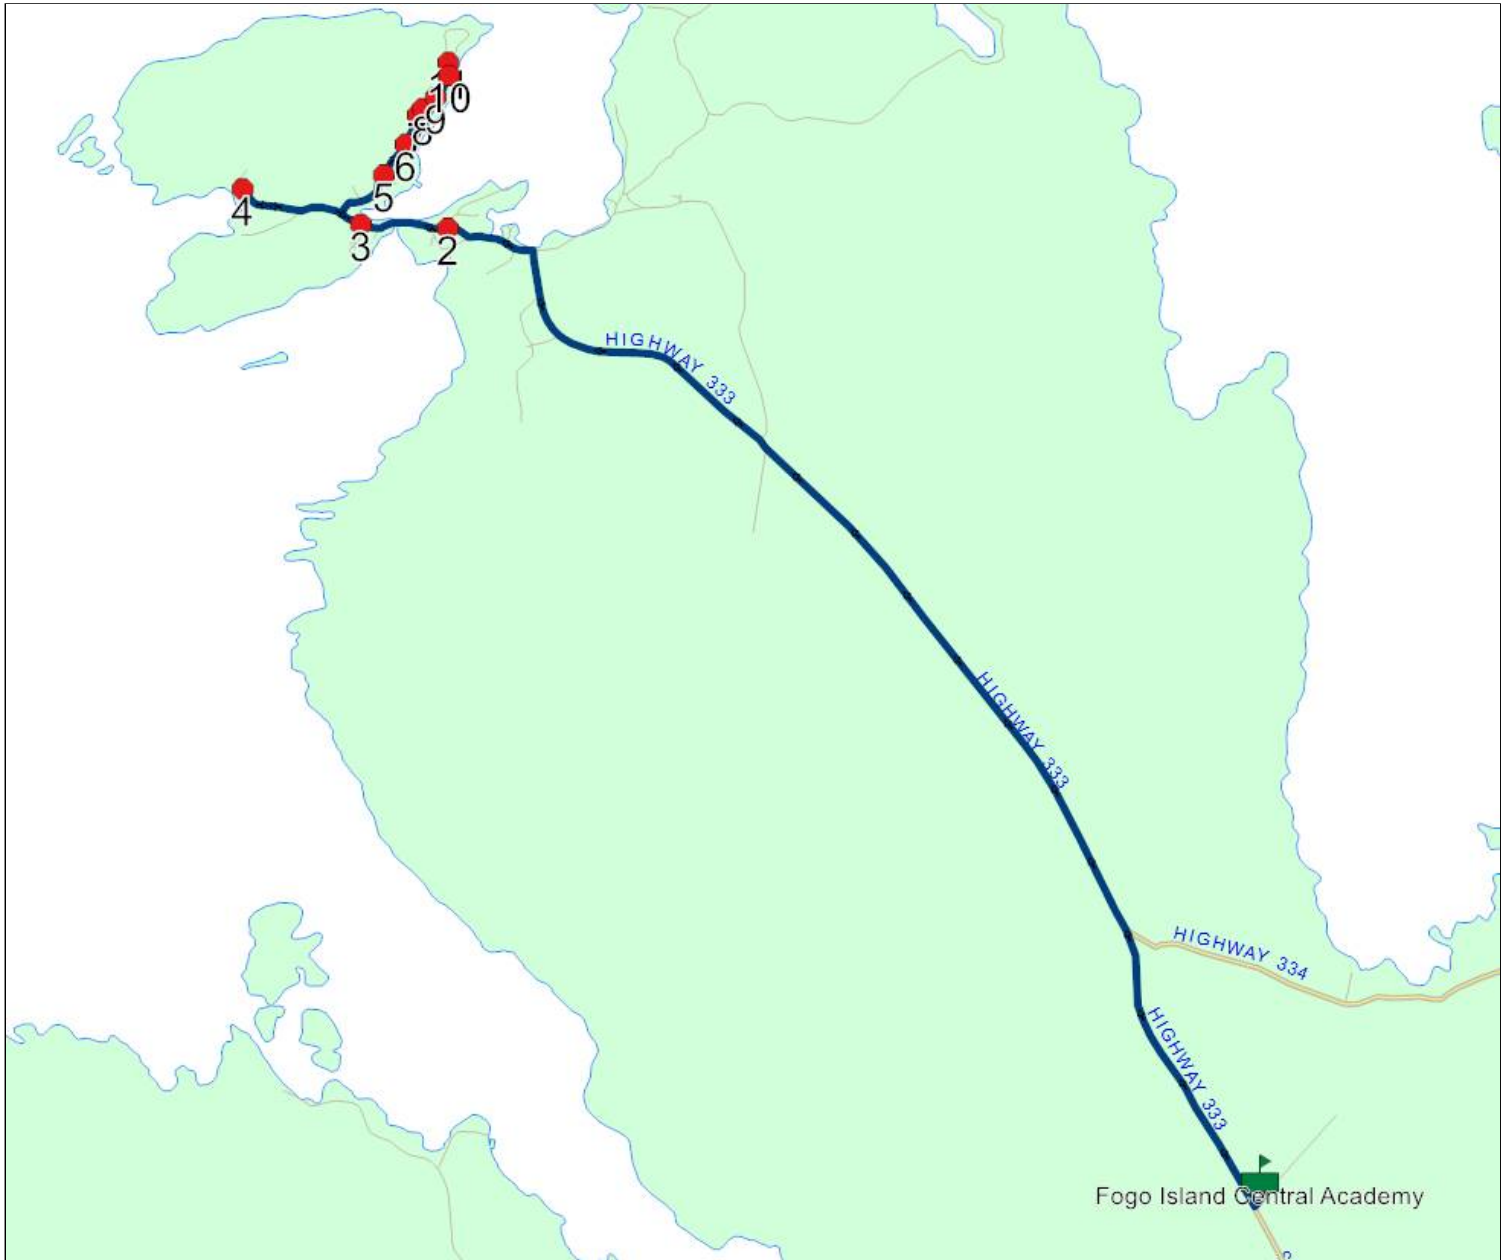

Route: FOGO - 5 Run: FICA - 5_PM

Total Active:	10.60 km	18 min
Total Deadhead:	0.00 m	0 min
Total Slack:		0 min