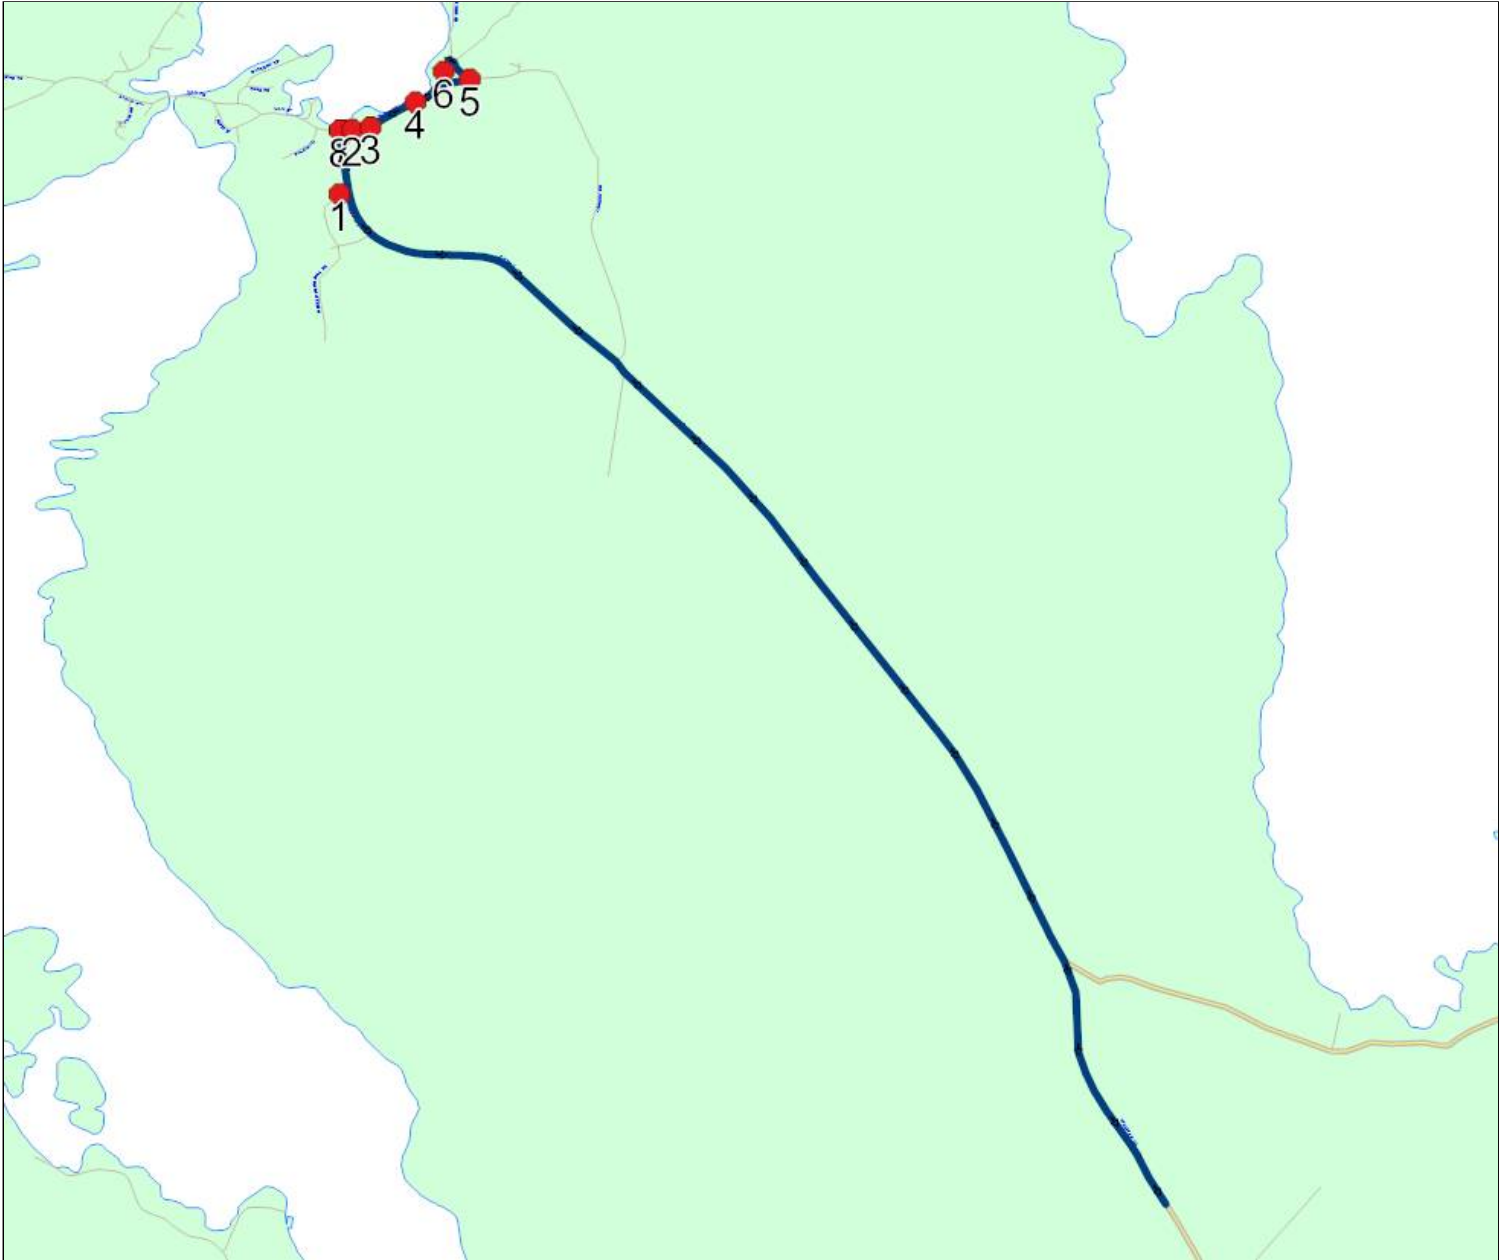

Route: FOGO - 2 Run: FICA - 2_AM

Total Active:	8.20 km	19 min
Total Deadhead:	0.00 m	0 min
Total Slack:		0 min