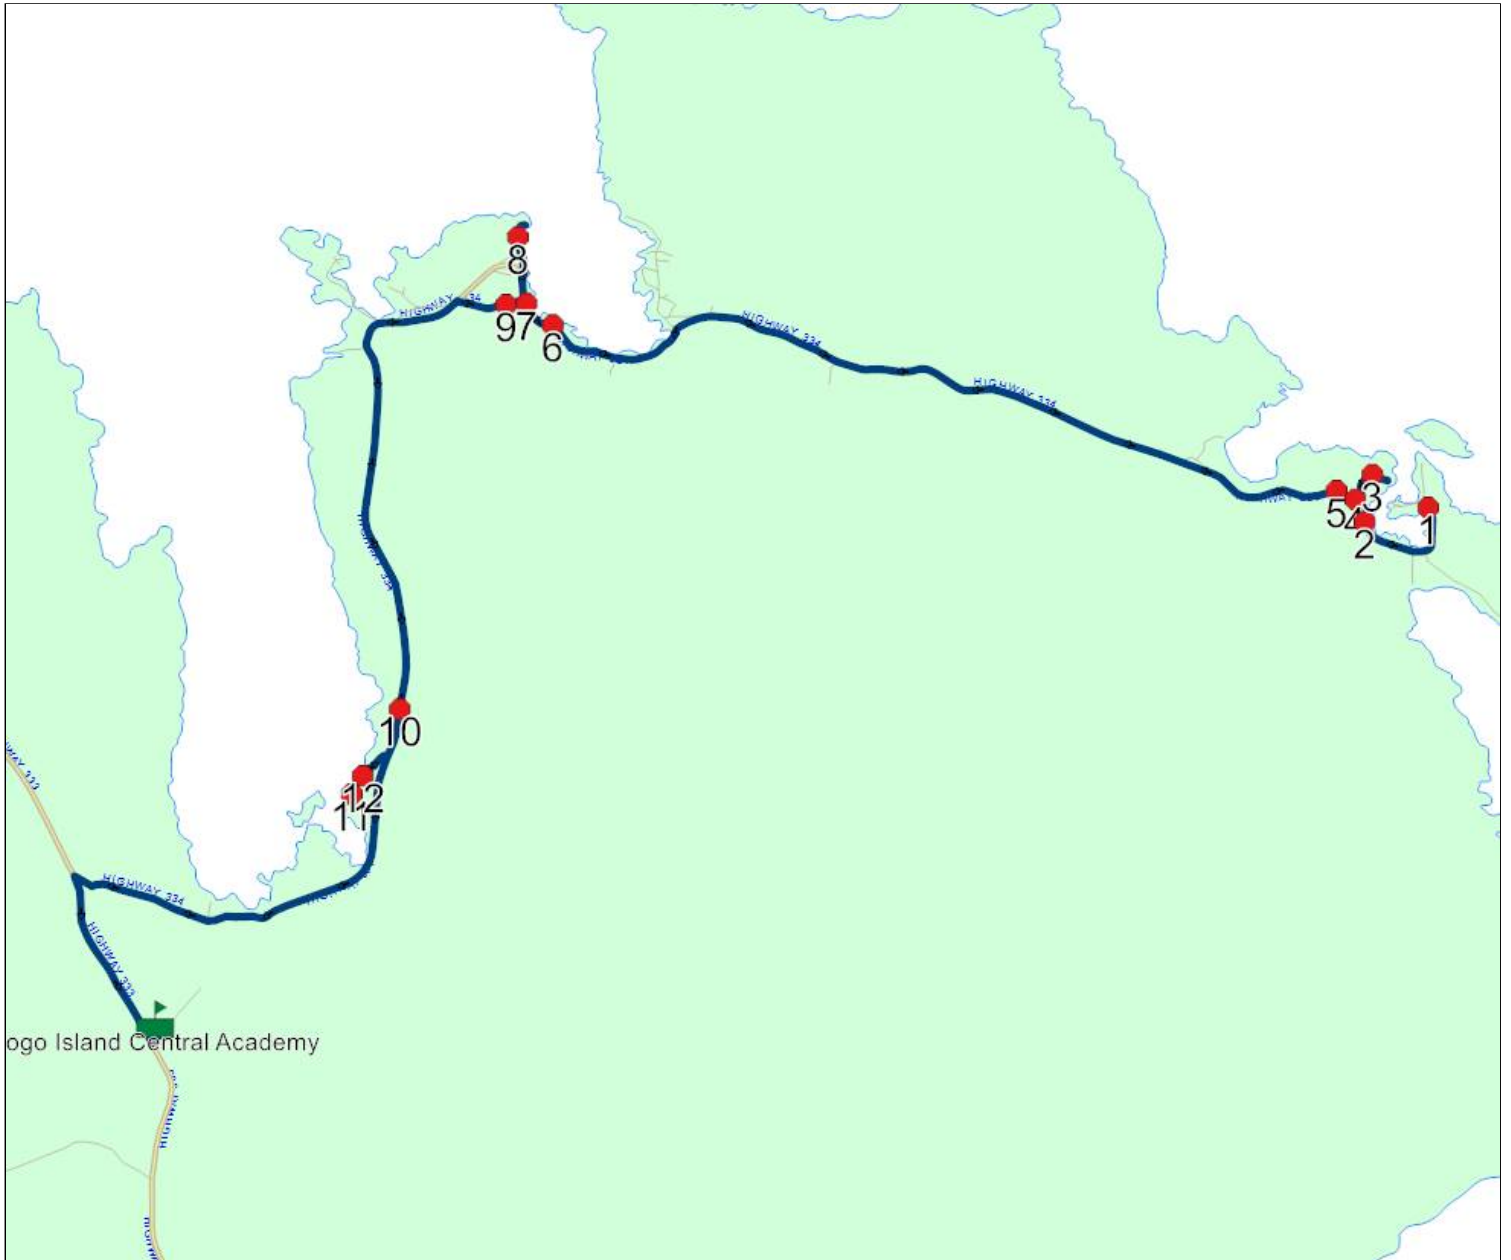

Route: FOGO - 3 Run: FICA - 3_AM

Total Active:	24.63 km	34 min
Total Deadhead:	0.00 m	0 min
Total Slack:		0 min