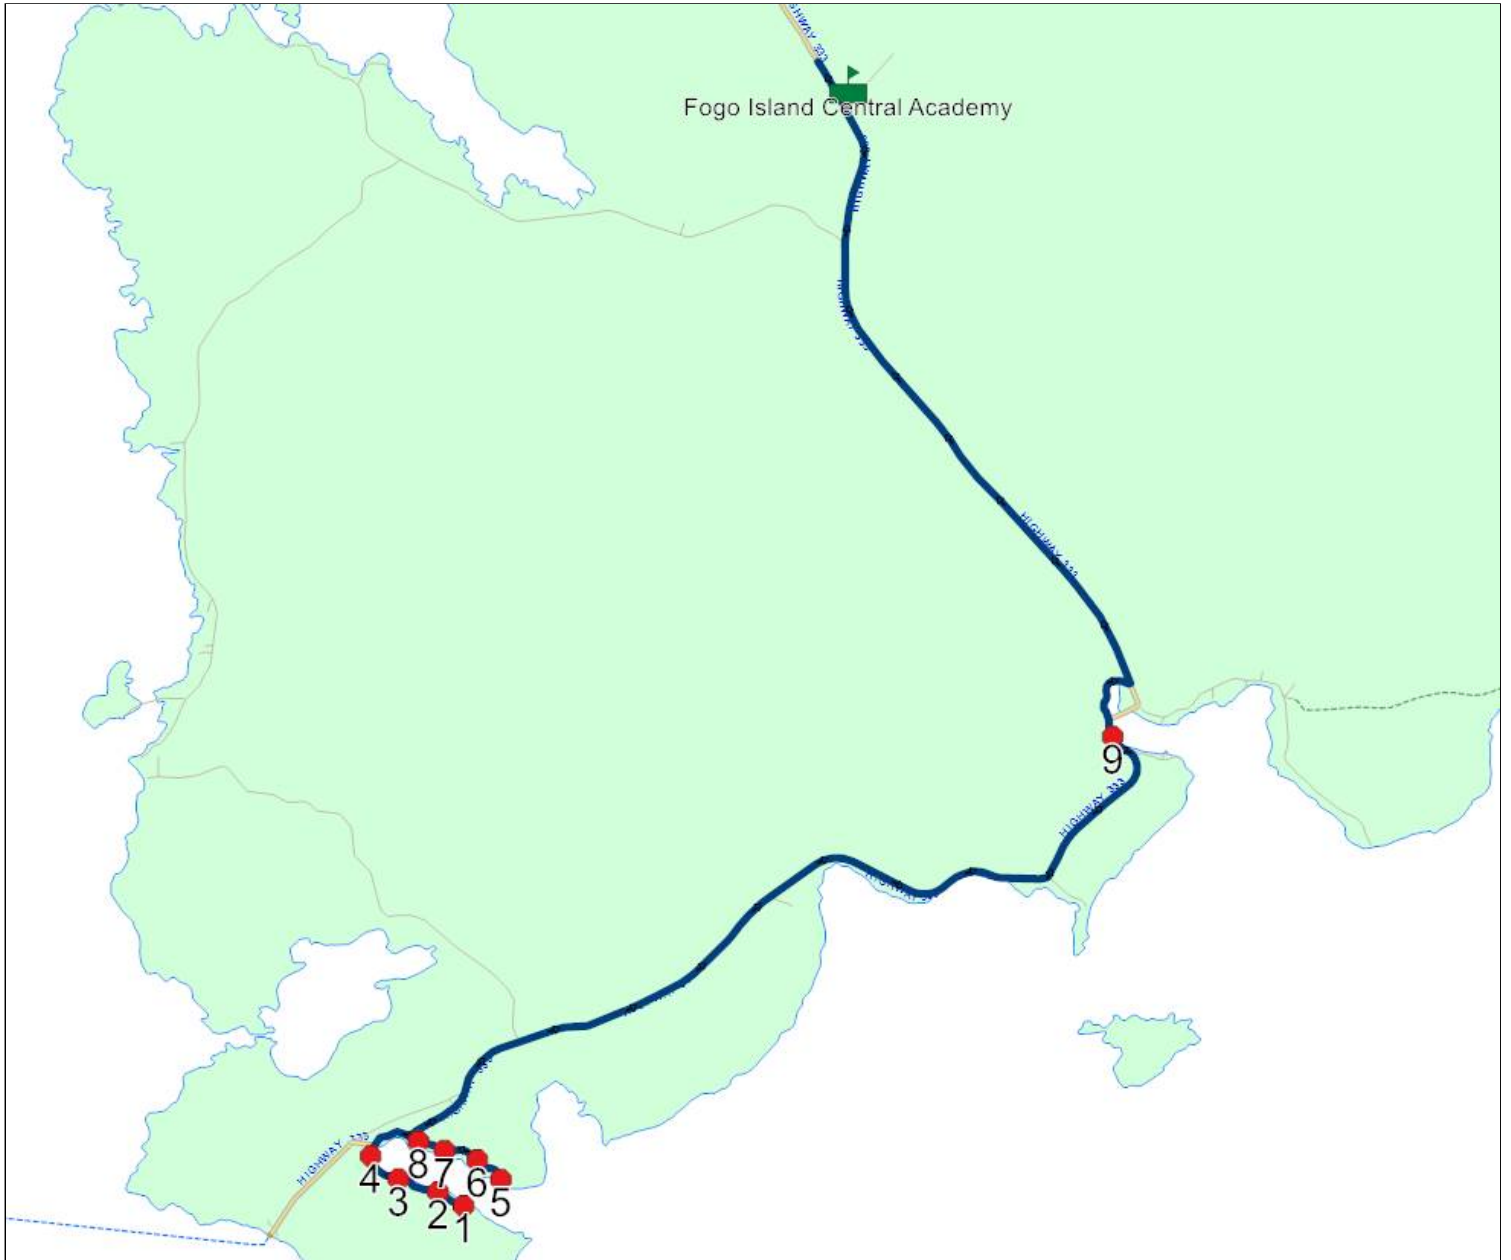

Route: FOGO - 4 Run: FICA - 4_AM

Total Active:	19.87 km	28 min
Total Deadhead:	0.00 m	0 min
Total Slack:		0 min