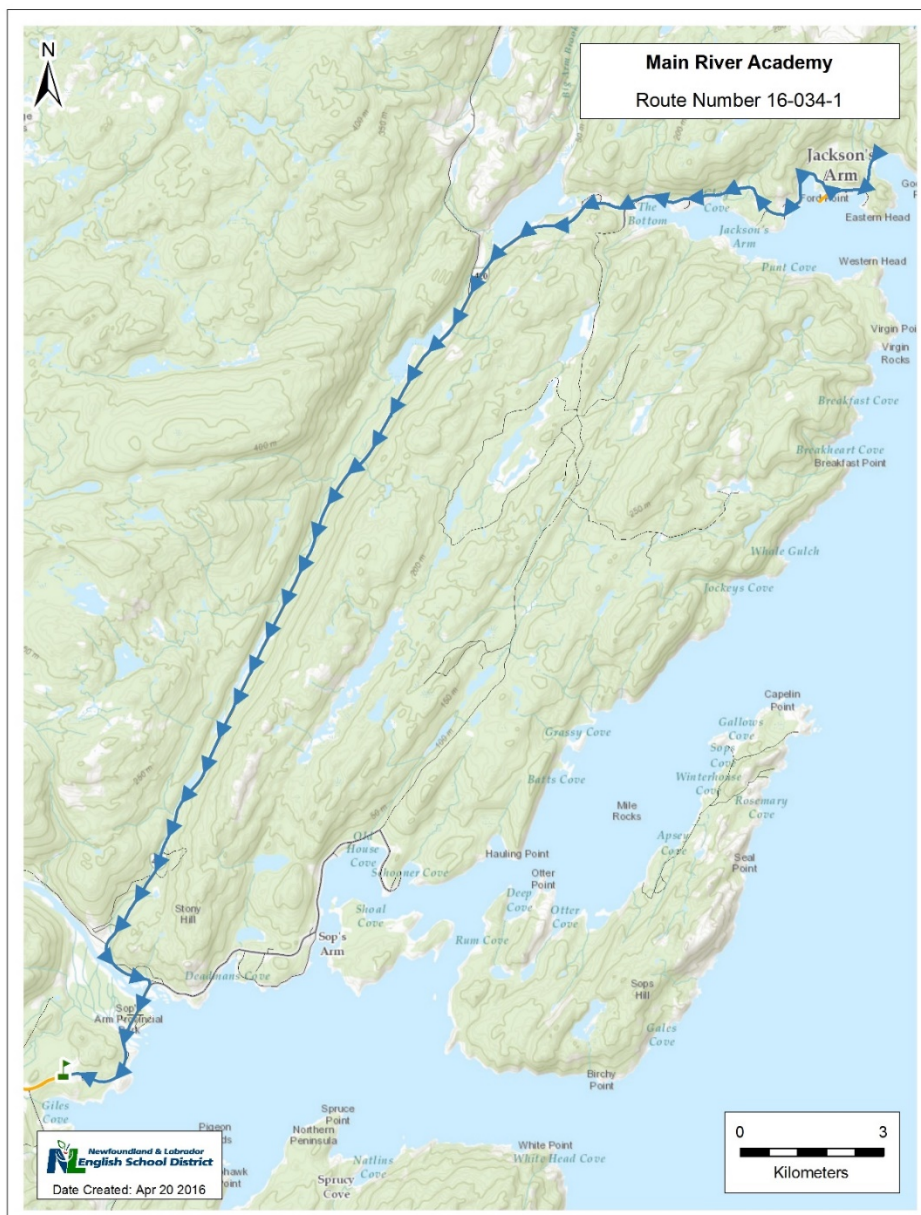

NLESD-WR-16-034-1

Jackson's Arm to Pollard's Point

Route subject to change

Service Provider: A. Burse & Son

School(s) Served: Main River Academy

Stops (in order of travel)

To Be Determined

First Pick-up:	7:50 a.m.	Depart School:	3:05 p.m.
Arrive School:	8:30 a.m.	Last Drop-off:	3:45 p.m.

Time approximate

NLESD-WR-16-034-1

Sop's Arm to Pollard's Point

Route subject to change

Service Provider: A. Burse & Son

School(s) Served: Main River Academy

Stops (in order of travel)

To Be Determined

First Pick-up: 7:50 a.m.

Arrive School: 8:30 a.m.

Depart School: 3:05 p.m.

Last Drop-off: 3:45 p.m.

Time approximate