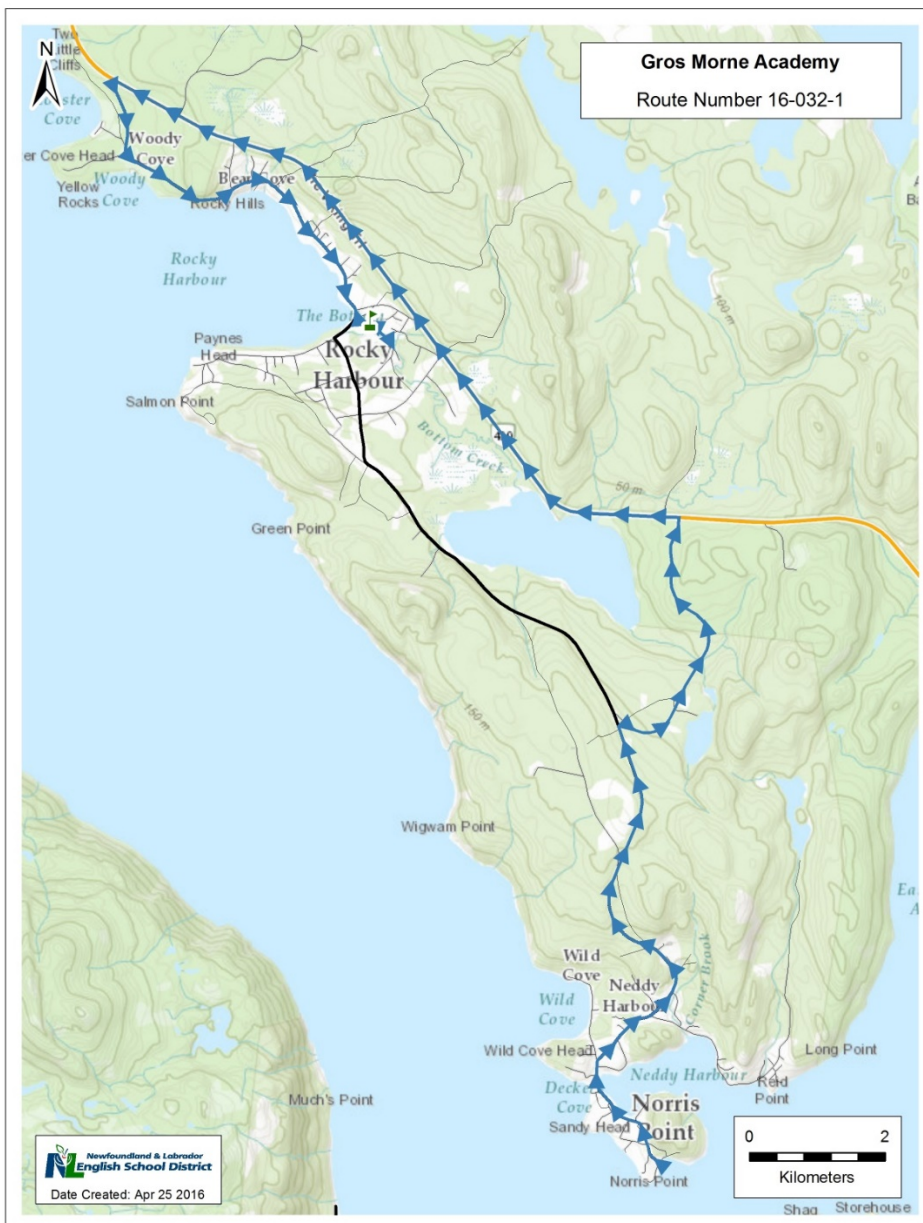

NLESD-WR-16-032-1

Norris Point to Rocky Harbour via Main St North.

Route subject to change

Service Provider: Buckle's Busing

School(s) Served: Gros Morne Academy

Stops (in order of travel)

To Be Determined

First Pick-up: 7:50 a.m.
Arrive School: 8:25 a.m.

Depart School: 3:05 p.m.
Last Drop-off: 3:40 p.m.

Time approximate

NLESD-WR-16-032-2

Neddie's Harbour to Rocky Harbour via Main St South.

Route subject to change

Service Provider: Buckle's Busing

School(s) Served: Gros Morne Academy

Stops (in order of travel)

To Be Determined

First Pick-up: 7:55 a.m.

Arrive School: 8:25 a.m.

Depart School: 3:05 p.m.

Last Drop-off: 3:35 p.m.

Time approximate