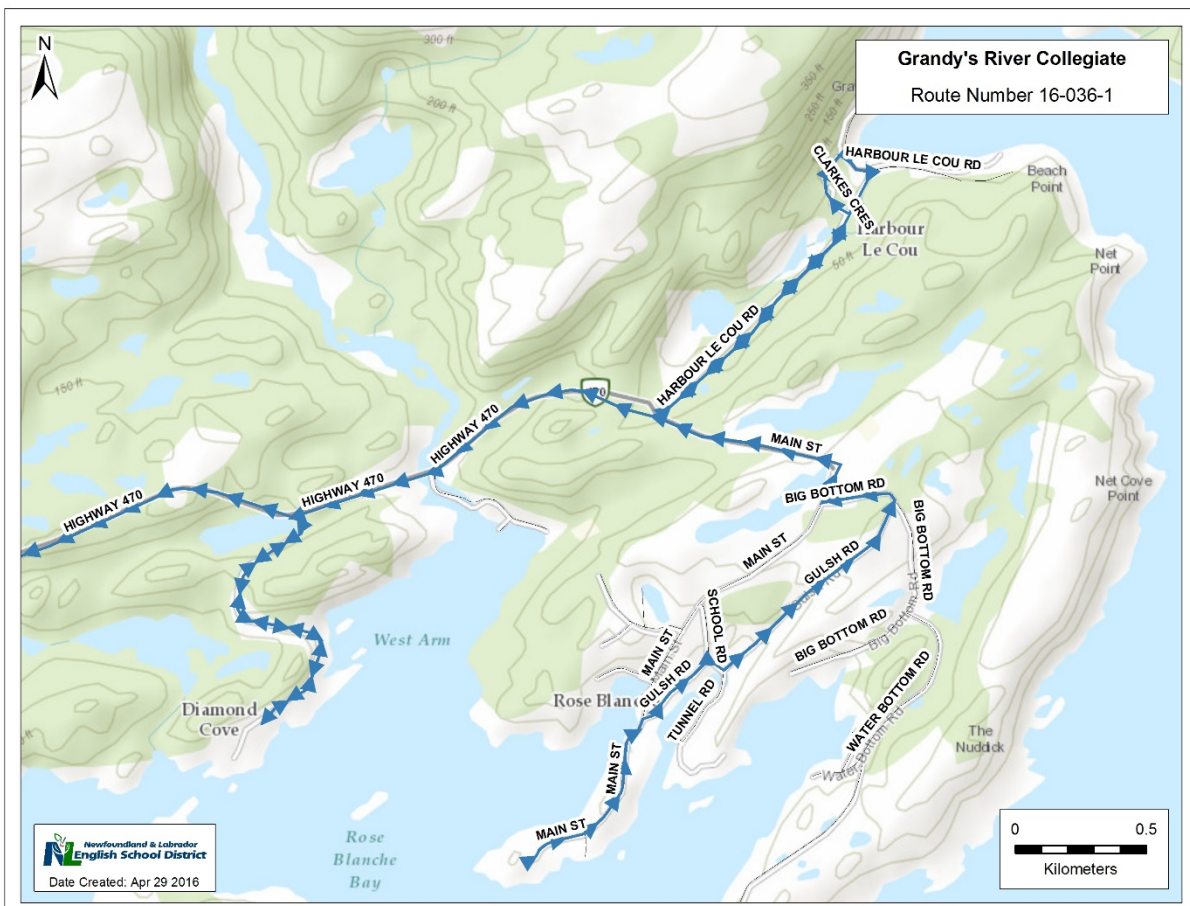

NLESD-WR-16-036-1

Rose Blanche to Burnt Islands via Harbour Le Cou, Diamond Cove.

Route subject to change

Service Provider: Adrian Keeping

School(s) Served: Grandy's River Collegiate

Stops (in order of travel)

To Be Determined

First Pick-up: 7:45 a.m.
Arrive School: 8:20 a.m.

Depart School: 3:05 p.m.
Last Drop-off: 3:40 p.m.

Time approximate

NLESD-WR-16-036-2

Main St, Burnt Islands to school via West St, Plant Rd and Causeway Expy

Route subject to change

Service Provider: Adrian Keeping

School(s) Served: Grandy's River Collegiate

Stops (in order of travel)

To Be Determined

First Pick-up:	8:00 a.m.	Depart School:	3:05 p.m.
Arrive School:	8:20 a.m.	Last Drop-off:	3:25 p.m.

Time approximate