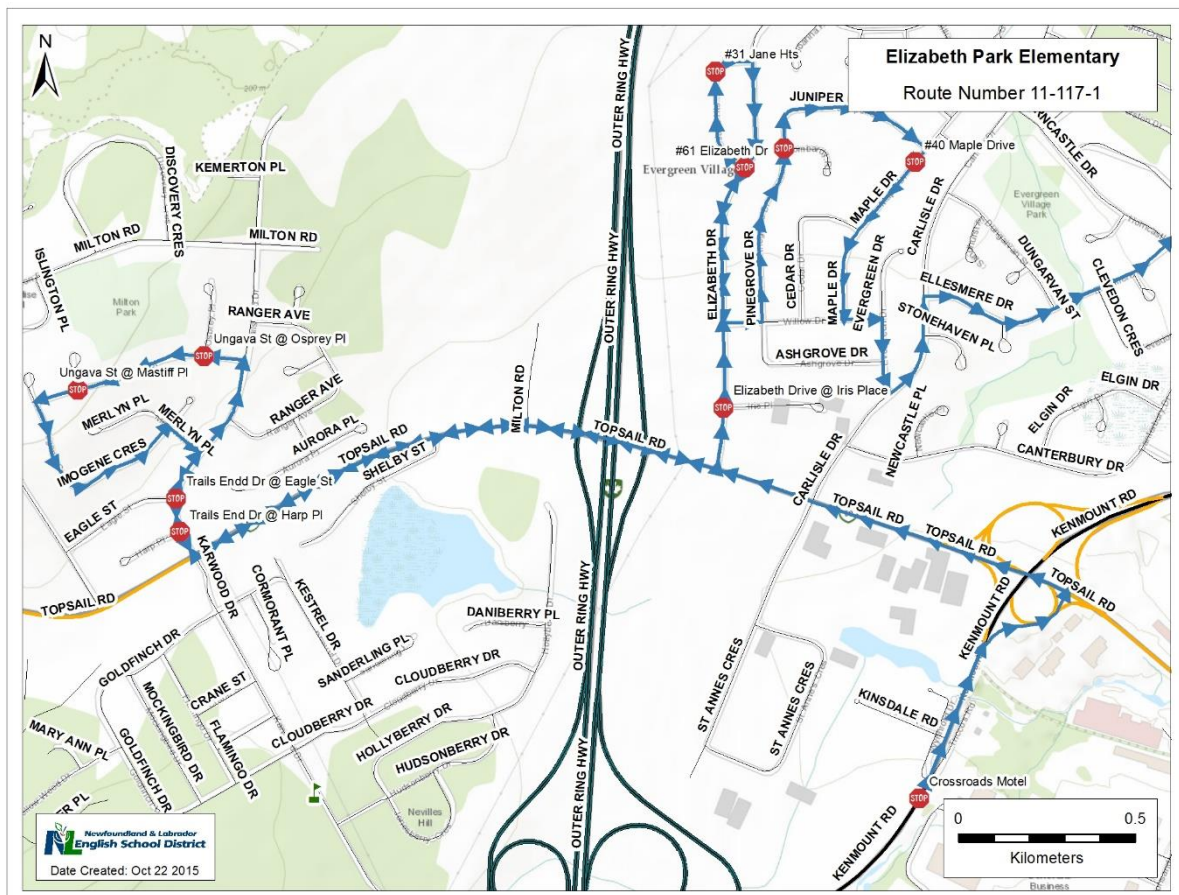

Route subject to change

Service Provider: Gladney's Bus Ltd.

School(s) Served: Elizabeth Park Elementary

Stops (in order of travel)

1. Crossroads Motel
2. Ungava St @ Osprey Pl
3. Ungava St @ Mastiff Pl
4. Trails End Dr @ Eagle St
5. Trails End Dr @ Harp Pl
6. Elizabeth Dr @ Iris Pl
7. #61 Elizabeth Dr
8. **#31 Jane Hts**
9. Juniper Dr @ Lombardy Pl
10. #40 Maple Dr

First Pick-up: **7:40 a.m.**
Arrive School: 8:20 a.m.

Depart School: 2:40 p.m.
Last Drop-off: 3:10 p.m.

Times approximate

NLESD-ER-15-043-1

Start at #78 Trails End Dr, on Trails End Dr, left on Ranger Ave, left on Aurora Pl, turn around at both ends, left on Ranger Ave, left on Trails End Dr, left on Topsail Rd and on to school.

Route subject to change

Service Provider: Dave Gulliver Cabs Ltd.

School(s) Served: Elizabeth Park Elementary

Stops (in order of travel)

1. #78 Trails End Dr
2. #43 Trails End Dr
3. Ranger Ave @ Carrisbrooke Pl
4. Ranger Ave @ Porteus Pl
5. Ranger Ave @ Aurora Pl
6. #7 Aurora Pl
7. #36 Aurora Pl
8. #25 Trails End Dr
9. #1399 Topsail Rd

First Pick-up: **7:50 a.m.**

Arrive School: 8:20 a.m.

Depart School: 2:40 p.m.

Last Drop-off: 3:00 p.m.

Times approximate