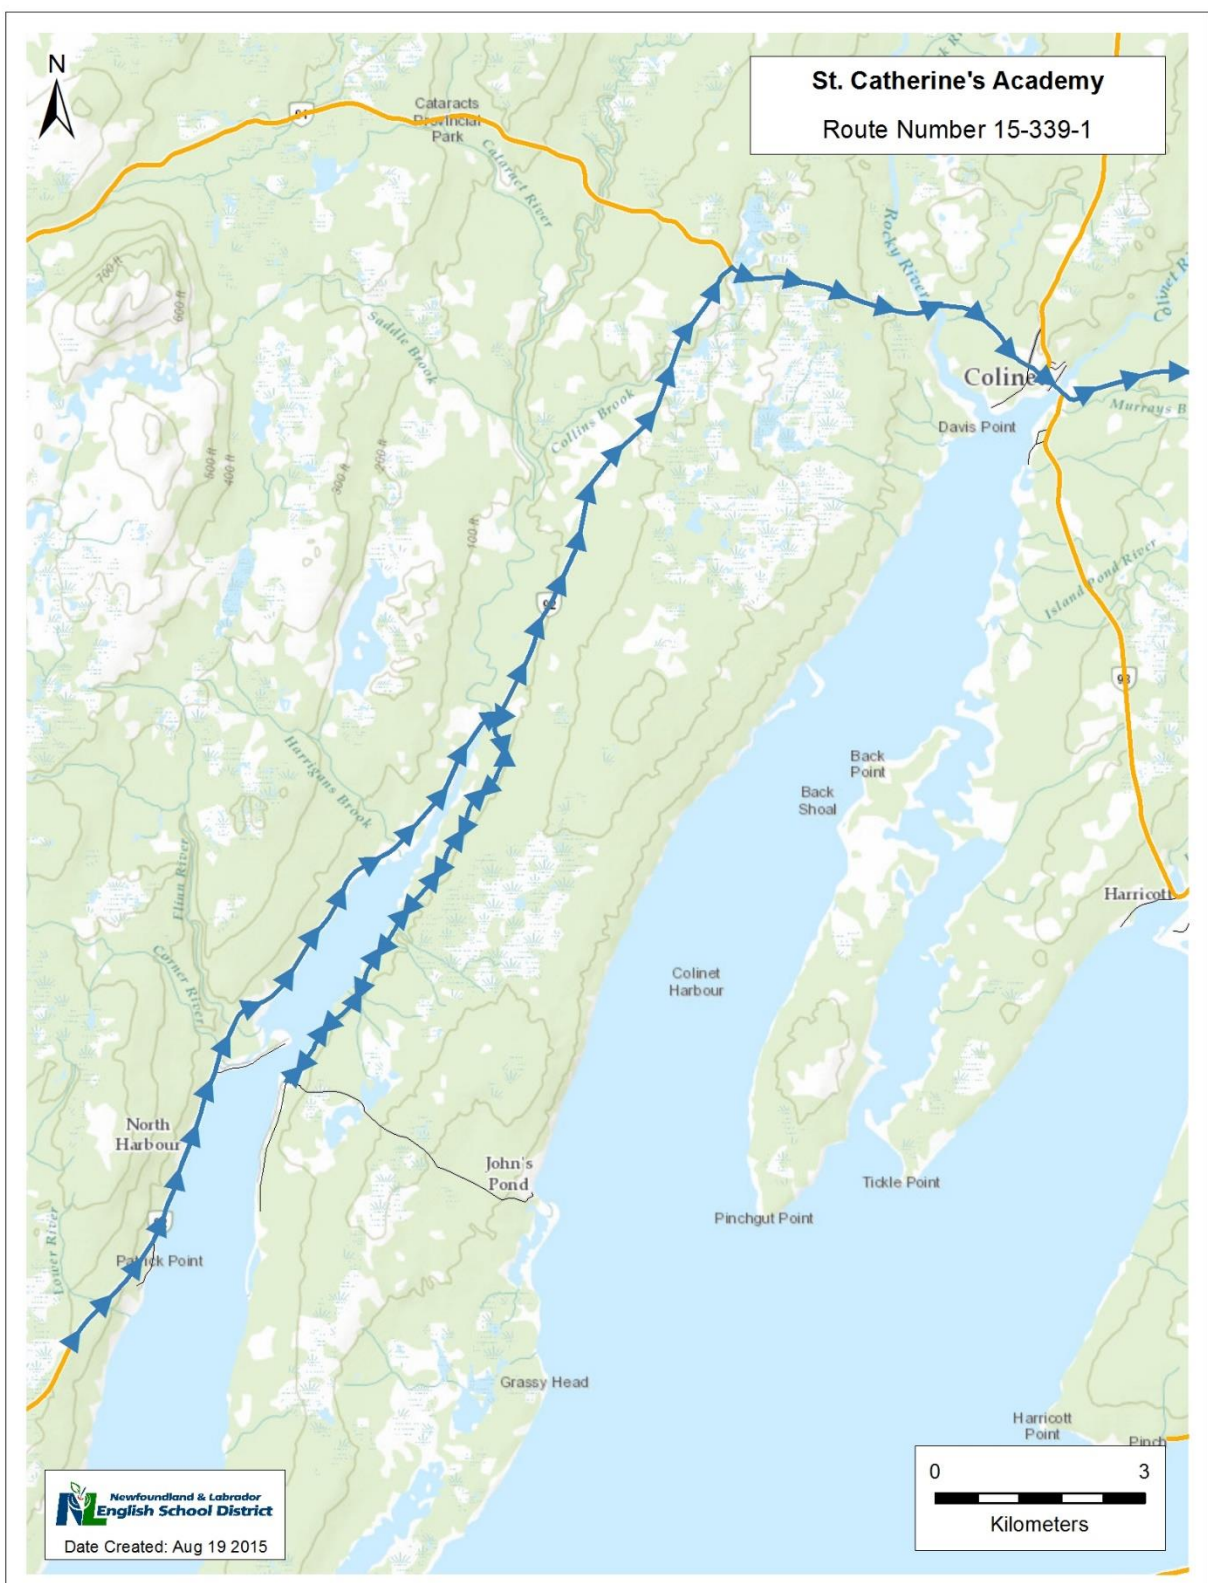

NLESD-15-339-1

North Harbour to St. Catherine's via Colinet.

Route subject to change

Service Provider: Penney Tran Enterprises Ltd.

School(s) Served: St. Catherine's Academy

Stops (in order of travel)

To Be Determined

First Pick-up: 7:40 a.m.

Arrive School: 8:30 a.m.

Depart School: 2:45 p.m.

Last Drop-off: 3:35 p.m.

NLESD-15-339-2

Admiral's Beach to St. Catherine's via O'Donnell's, St. Joseph's, New Bridge and Forest Field. **This route provides a Kindergarten route at noon for the 2015-2016 school year**

Depart School: 2:45 p.m.
Last Drop-off: 3:35 p.m.

NLESD-15-339-3

Colinet to St. Catherine's via Route 93, servicing Harricott, Mount Carmel and Mitchell's Brook.

Route subject to change

Service Provider: Penney Tran Enterprises Ltd.

Salmonier Line to St. Catherine's with pick-up at Deer Park/Vineland Road.

Route subject to change

Service Provider: Tobin's Taxi

School(s) Served: St. Catherine's Academy

Stops (in order of travel)

To Be Determined