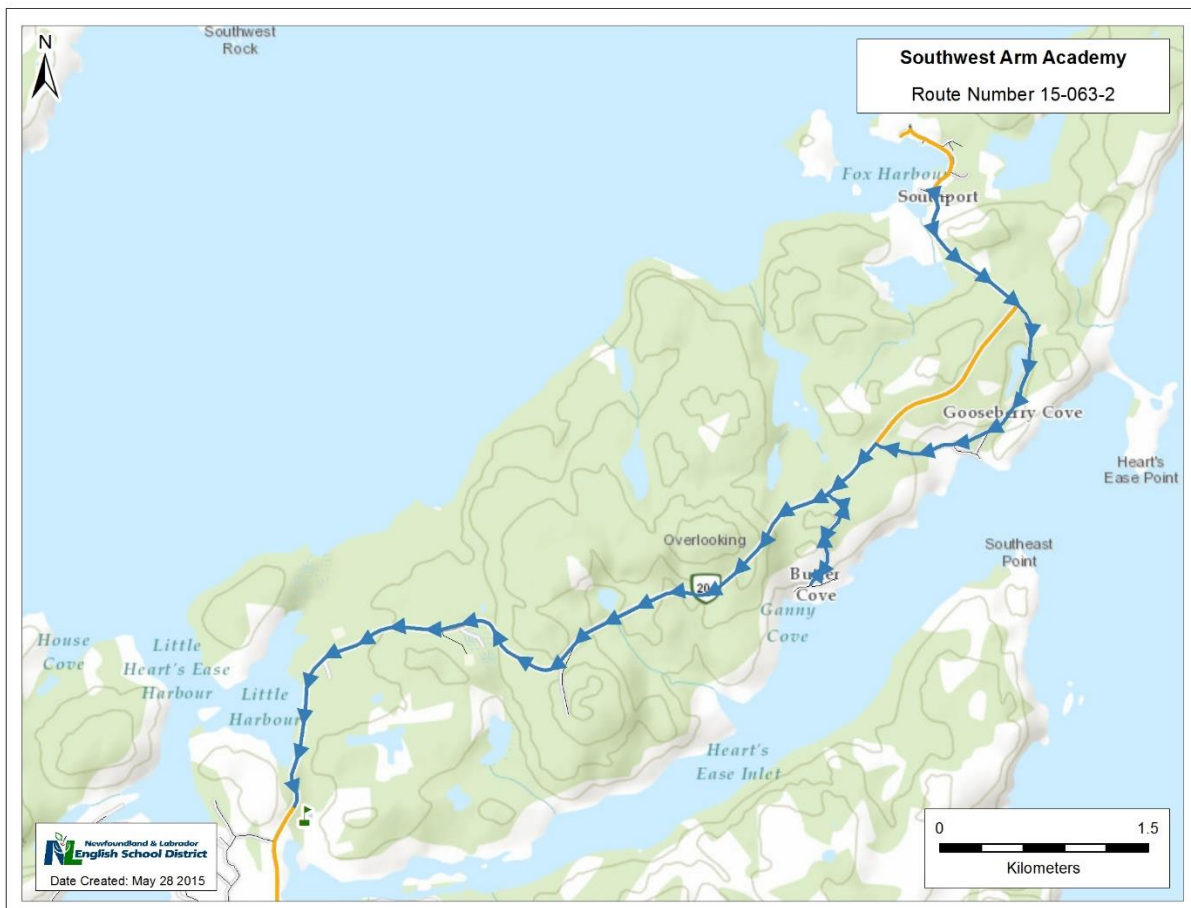

School(s) Served: Southwest Arm Academy

Stops (in order of travel)

To be determined

First Pick-up: 8:05 a.m.
Arrive School: 8:30 a.m.

Depart School: 2:45 p.m.
Last Drop-off: 3:15 p.m.

Times approximate

NLESD-ER-15-063-2

Southport to Southwest Arm Academy via Gooseberry Cove and Butter Cove

Route subject to change

Service Provider: PJA's

School(s) Served: Southwest Arm Academy

Stops (in order of travel)

To be determined

First Pick-up: 8:05 a.m.
Arrive School: 8:30 a.m.

Depart School: 2:45 p.m.
Last Drop-off: 8:10 p.m.

Times approximate

NLESD-ER-15-264-1

Little Heart's Ease West to Southwest Arm Academy.

Route subject to change

Service Provider: Madonna Shaw

School(s) Served: Southwest Arm Academy

Stops (in order of travel)

To be determined

First Pick-up: 8:20 a.m.
Arrive School: 8:30 a.m.

Depart School: 2:45 p.m.
Last Drop-off: 2:50 p.m.

Times approximate